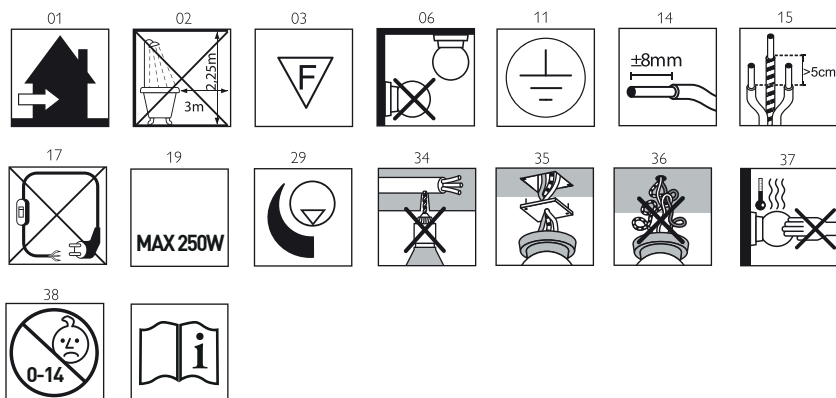

HOPE

design Francisco Gomez Paz / Paolo Rizzatto

**LUCE
PLAN**

D66

D66/12p

D66/30p

D66/12p

69 cm
27"

42 cm
17"

x1

x1

x12

x12

x12

x1

x2

kg 3 kg

lb 6.6 lb

3 x max 60W
E14

3 x 42W
HSGSA
E14
Energy saver

3 x 12W
FB
E14
fluorescent
h max
12 cm - 4¾"

3 x 12W
SBLED
E14

D66/30p

64 cm
25"

x1

109 cm
42"

x1

x30

x30

x30

x1

x2