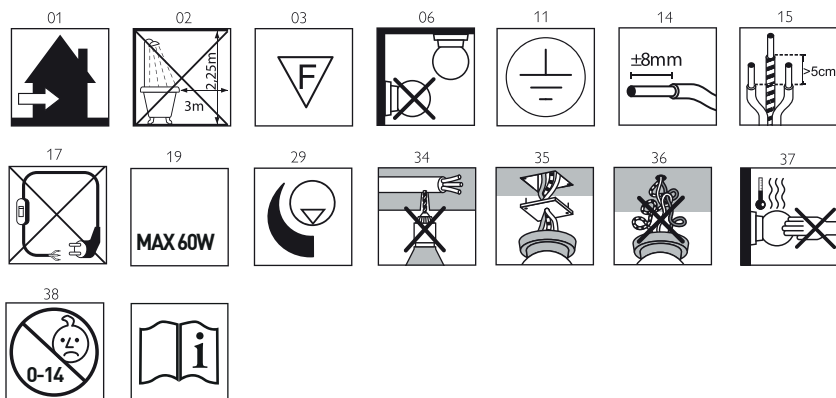

HOPE

design Francisco Gomez Paz / Paolo Rizzatto

**LUCE
PLAN**

D66

D66/12p

D66/30p

D66/12p

69 cm
27"

42 cm
17"

x1

x1

x12

x12

x12

x1

x2

kg 3 kg

lb 6.6 lb

3 x max 60W
E14

3 x 42W
HSGSA
E14
Energy saver

3 x 12W
FB
E14
fluorescent
h max
12 cm - 4¾"

3 x 12W
SBLED
E14

D66/30p

64 cm
25"

x1

109 cm
42"

x1

x30

x30

x30

x1

x2