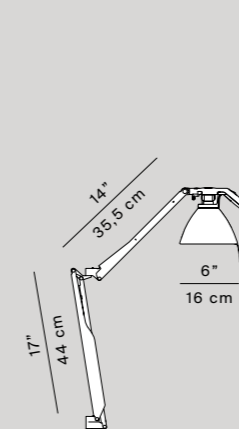

D33N

Fortebraccio

D33N100
table/wall
on/off switch

D33Nt100
floor
on/off switch

D33NN100

D33Nt100

D33Nsp60
on/off switch
weight 0,65 Kg

D33Nsp100
on/off switch
weight 0,70 Kg