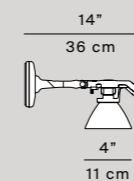

D33Nsp60
on/off switch
weight 0,65 Kg

D33Nsp100
on/off switch
weight 0,70 Kg

D33Nsp60