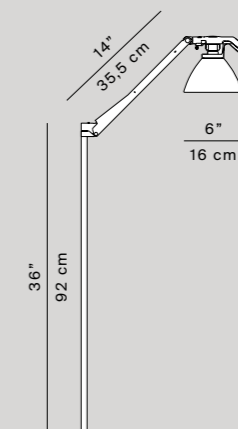

D33N

Fortebraccio

D33N100
table/wall
on/off switch

D33Nt100
floor
on/off switch

D33NN100

D33Nt100

D33Nsp60
on/off switch
weight 0,65 Kg

D33Nsp100
on/off switch
weight 0,70 Kg