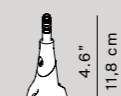

D33N/4
clamp