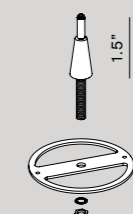

D33Nsp60

D33Nsp60

Accessories

D33N /1
table base

D33N/3
fixing pin

D33N/4
clamp

D33N/5
desk joint

Light source

D33N100 / D33Nt100

LED filament E27
70W HSGSA E27

D33Nsp60

LED E14
28W spot R50 E14
42W HSGSA E14

D33sp100

LED filament E27
70W HSGSA E27

Materials

Injection-molded polycarbonate grip handle, sheared and formed steel arms, die-cast metal joints