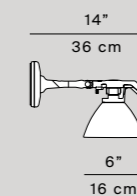

D33N

Fortebraccio

D33N100
table/wall
on/off switch

D33Nt100
floor
on/off switch

D33NN100

D33Nt100

D33Nsp60
on/off switch
weight 0,65 Kg

D33Nsp100
on/off switch
weight 0,70 Kg

D33Nsp60

D33Nsp60

Accessories

D33N /1
table base

D33N/3
fixing pin

D33N/4
clamp

D33N/5
desk joint

Light source

D33N100 / D33Nt100

LED filament E27
70W HSGSA E27

D33Nsp60

LED E14
28W spot R50 E14
42W HSGSA E14

D33sp100

LED filament E27
70W HSGSA E27

Materials

Injection-molded polycarbonate grip handle, sheared and formed steel arms, die-cast metal joints

Structure finishes

☐ Glossy white
☒ Black soft-touch
☐ Alu