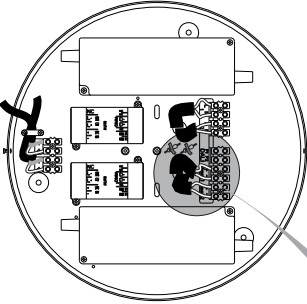

- dim

D81/14

B
OUT

suitable for
lamp configuration

Lamp 1	D81C/07
Lamp 2	D81C/07
Lamp 3	D81C/07

Lamp 1	D81C/07
Lamp 2	D81C/07
Lamp 3	D81C/11

Lamp 1	D81C/07
Lamp 2	D81C/11
Lamp 3	D81C/11

Lamp 1	D81C/11
Lamp 2	D81C/11
Lamp 3	D81C/11

D81/15

suitable for
lamp configuration

D81/13

ON/OFF

1.

2.

D81/14

ON/OFF