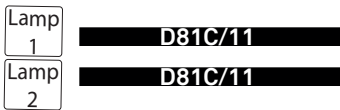

suitable for
lamp configuration