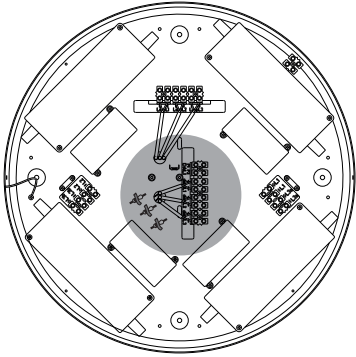

- dim

D81/14

B
OUT

suitable for
lamp configuration

Lamp 1	D81C/07
Lamp 2	D81C/07
Lamp 3	D81C/07

Lamp 1	D81C/07
Lamp 2	D81C/07
Lamp 3	D81C/11

Lamp 1	D81C/07
Lamp 2	D81C/11
Lamp 3	D81C/11

Lamp 1	D81C/11
Lamp 2	D81C/11
Lamp 3	D81C/11

D81/15

suitable for
lamp configuration

D81/13

ON/OFF

1.

2.

D81/14

ON/OFF

1.

2.

D81/15

ON/OFF

1.

2.