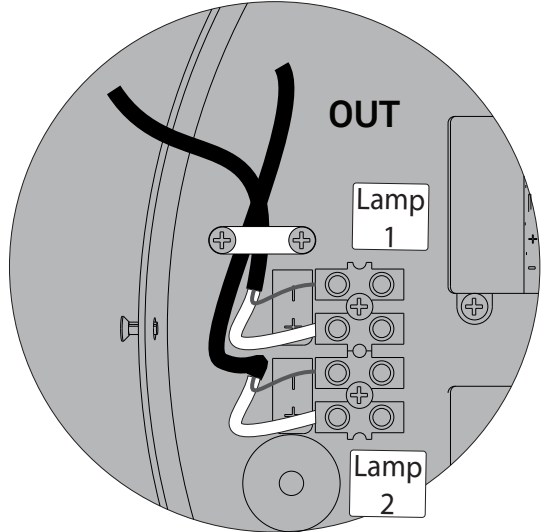

suitable for
lamp configuration