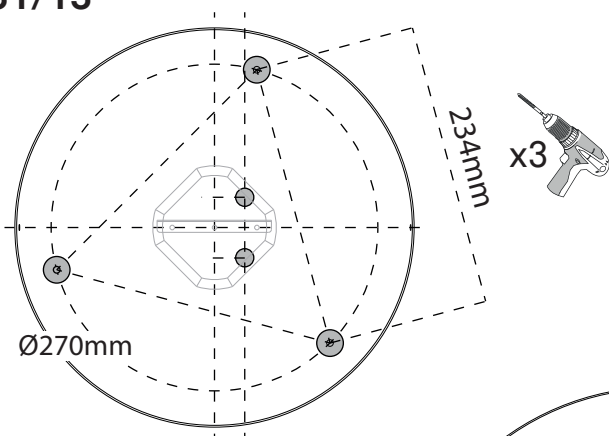

2xMAX 65W
2xMAX 75W - 4x24Vdc (CV)
Class 2

Legenda: Compendium Circle bodies

D81/13
D81/14
D81/15

D81/13

D81/14
D81/15

D81/13

+ DIM 1-10V
-

! ACTIVE MODE