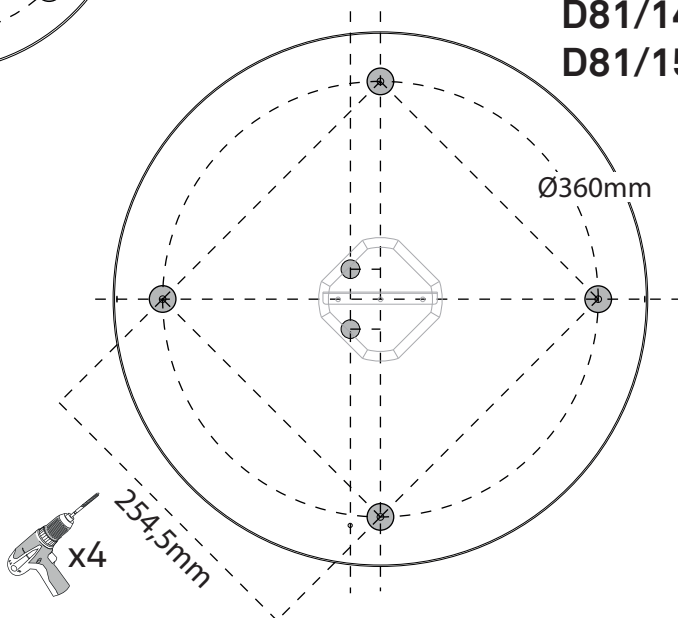

D81/14
D81/15