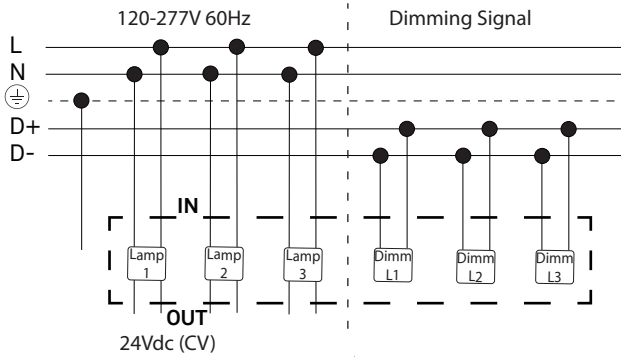

suitable for
lamp configuration

D81/14
D81/15

+ DIM 1-10V
- DIM 1-10V

! ACTIVE MODE

yellow/green
jaune/vert
amarillo/verde

white
blanc
blanco

N

x3