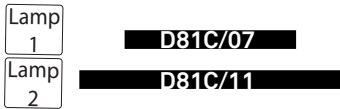

suitable for
lamp configuration