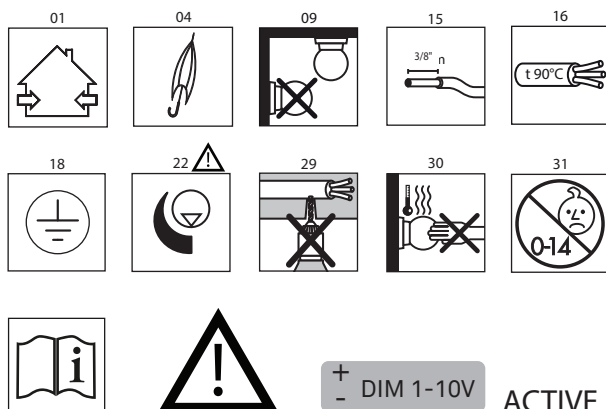

COMPENDIUM CIRCLE

design Daniel Rybakken

**LUCE
PLAN**

D81/13...D81/14...D81/15

D81/13

D81/14

D81/15

For supply connections use wires rated
for at least 75 °C