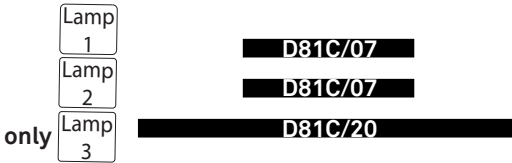

suitable for
lamp configuration