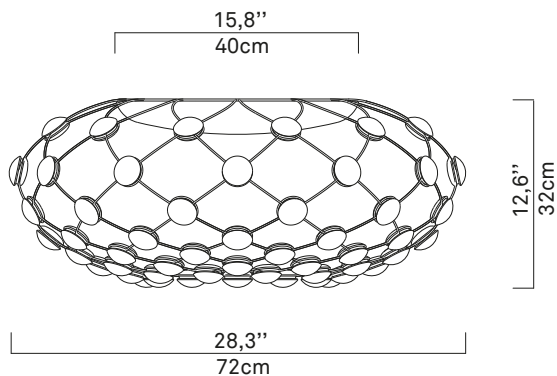

MESH

design Francisco Gomez Paz

**LUCE
PLAN**

D86

D86PL

kg 3,7kg **lb** 8 lb

1x

1x