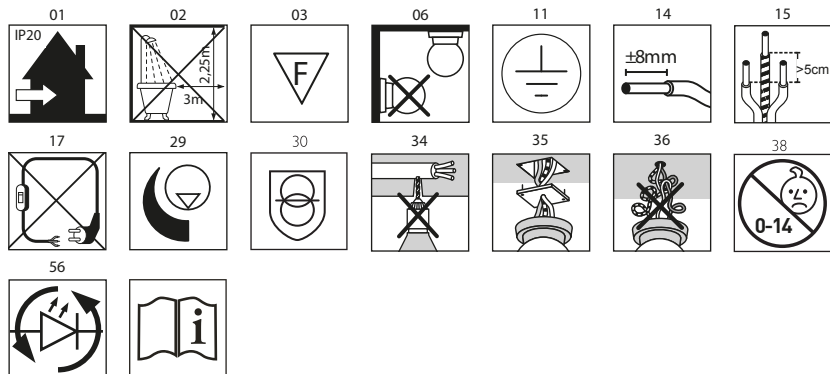

MESH

design Francisco Gomez Paz

**LUCE
PLAN**

D86

D86PL

kg 3,7kg **lb** 8 lb

1x

1x