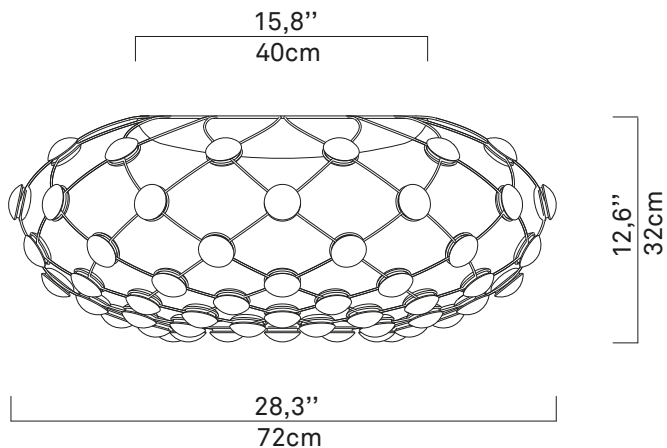

# MESH

design Francisco Gomez Paz

**LUCE  
PLAN**

---

D86PLN

# D86PL

---

**kg** 3,7kg **lb** 8 lb

---

1x