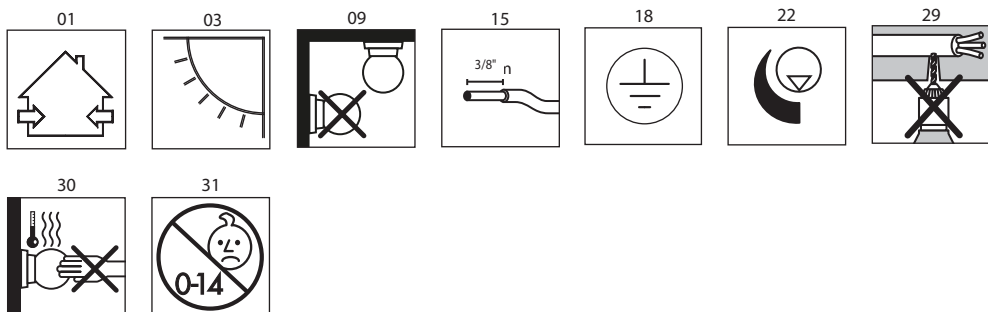

# MESH

design Francisco Gomez Paz

**LUCE  
PLAN**

---

D86PLN

# D86PL

---

**kg** 3,7kg **lb** 8 lb

---

1x