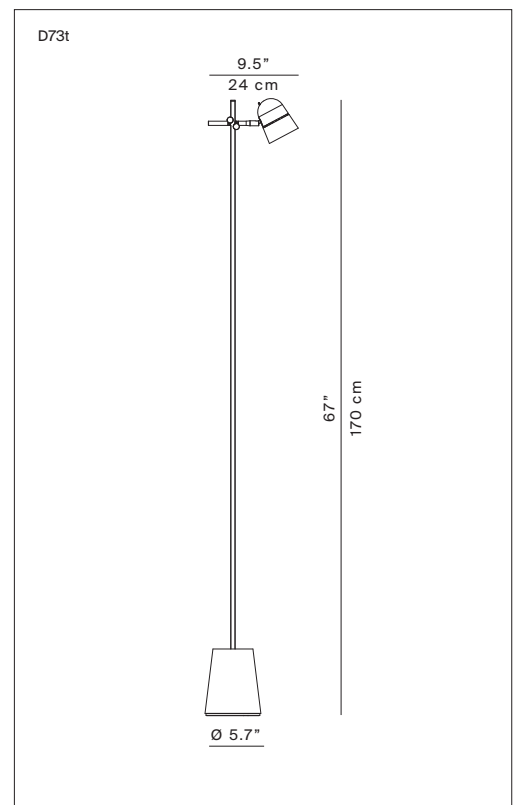

COUNTERBALANCE FLOOR

design Daniel Rybakken

**LUCE
PLAN**

Type:	Floor
Light source:	LED 12W 2700K ^(*) CRI 80 800 lm (delivered) Dimmable (three step 0/50/100%) Power supply unit with changeable plug and disconnectable DC cable, 100-240V, 50/60Hz, 24V, 630mA max.
Product use:	Indoor
Materials:	aluminium head, steel stem
Colors:	Black
Description:	A new floor version for the essential Counterbalance LED lamp by Daniel Rybakken, winner of the prestigious Compasso d'Oro ADI 2014. After the great success among critics and the public, the innovative family of lamps by the Norwegian designer now expands, as this floor model joins the wall and spotlight versions, conserving the characteristic adjustable reflector in aluminium, thanks to a simple sliding mechanism on the stem.
Marking:	
Reference code:	Structure D73t 1D730T000501 black Base D73/1 1D730/100001 black