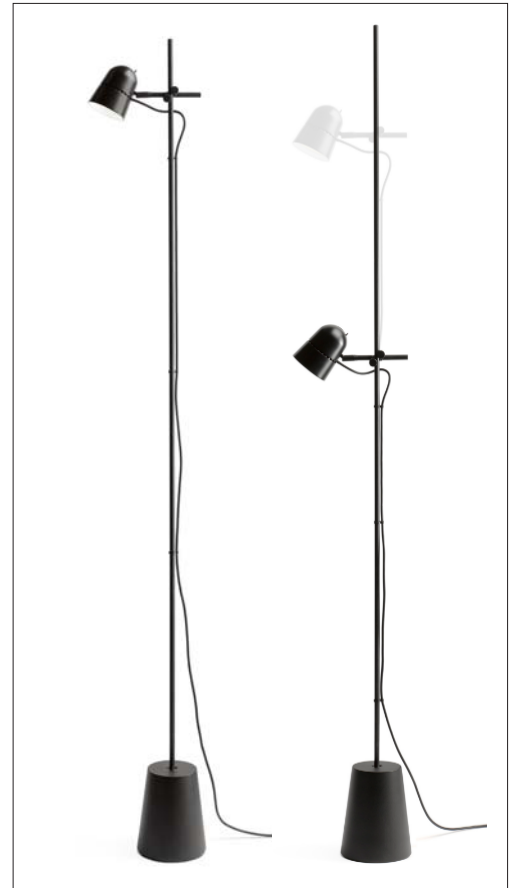

COUNTERBALANCE FLOOR

design Daniel Rybakken

**LUCE
PLAN**

Type:	Floor
Light source:	LED 12W 2700K ^(*) CRI 80 800 lm (delivered) Dimmable (three step 0/50/100%) Power supply unit with changeable plug and disconnectable DC cable, 100-240V, 50/60Hz, 24V, 630mA max.
Product use:	Indoor
Materials:	aluminium head, steel stem
Colors:	Black
Description:	A new floor version for the essential Counterbalance LED lamp by Daniel Rybakken, winner of the prestigious Compasso d'Oro ADI 2014. After the great success among critics and the public, the innovative family of lamps by the Norwegian designer now expands, as this floor model joins the wall and spotlight versions, conserving the characteristic adjustable reflector in aluminium, thanks to a simple sliding mechanism on the stem.
Marking:	
Reference code:	Structure D73t 1D730T000501 black Base D73/1 1D730/100001 black

^(*)The LED lamps cannot be changed in the luminaire