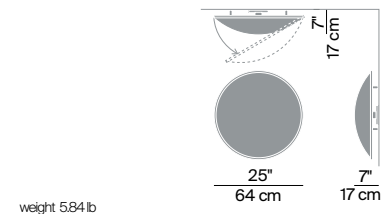

TRAMA

design L. Balestrini / P. Longhi

**LUCE
PLAN**

Type: Wall, Ceiling

Light source : D14 a. 3X100w A-19 med. base
3x75W T-10 halogen med. base
3x23W CFEL med. base
D14 a.fe. 40W FC12 T5 2GX13 (120-277V~50/60Hz)
D14 a.pi. 3x60W A-19 soft white med. base
3x23W CFEL med. base
D14 a.pi.fe. 40W FC12 T5 2GX13 (120-277V~50/60Hz)

Product use: Indoor

Materials: Aluminium body, weft-silkscreened polycarbonate diffuser pyrex glass for safety

Colors: Structure in alu
Diffuser in white

Description: A neoclassic sense of equilibrium for a modern lamp. The shape and silk-screening of the polycarbonate diffuser allow intense and uniform light to be emitted. The handy system of magnetic hinges allows the lamp to be opened easily for any maintenance operation to be carried out.

Certifications:

Reference code: D14 a. 1D14A0000520 alu
D14 a.fe. 1D14AFL00520 alu
D14 a.pi. 1D14A1P00520 alu

D14 a.pi