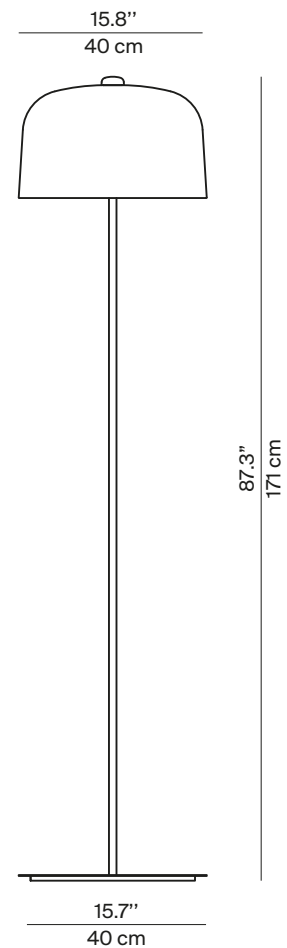

B02T40D + B02/2

*Available for delivery in North America from November 2022