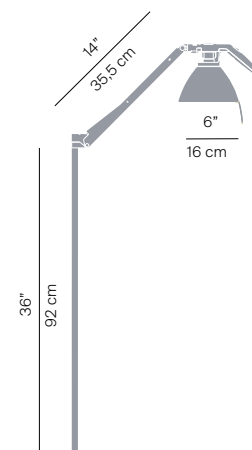

D33N/1
base