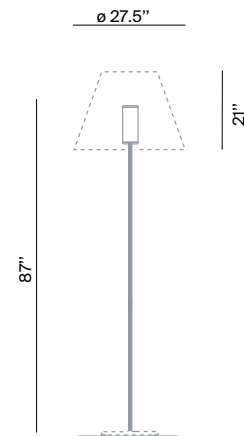

GRANDE COSTANZA OPEN AIR

design Paolo Rizzatto

**LUCE
PLAN**

Type:	Floor
Light source :	250W T-10 halogen/frosted shielded med.base
Product use:	Outdoor
Materials:	Stainless steel painted stem and base, polycarbonate diffuser
Colors:	Structure in alu Shade in off-white, light green
Description:	The new outdoor version is able to give light to terraces and garden with elegance and efficiency. Available with off-white, rust, or light green shade. Stem is white, rust or aluminium.
Certifications:	
Reference code:	Structure 1D13GT/00520 alu
	Shade 1D13GP/01028 off-white 1D13GP/01011 light green
	Component D13G.air/2 1D13GT/02020 alu D13G.air/4 1D13GT/04020 alu