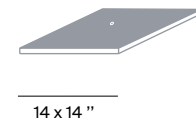

GRANDE COSTANZA OPEN AIR

design Paolo Rizzatto

**LUCE
PLAN**

Type:	Floor
Light source :	250W T-10 halogen/frosted shielded med.base
Product use:	Outdoor
Materials:	Stainless steel painted stem and base, polycarbonate diffuser
Colors:	Structure in alu Shade in off-white, light green
Description:	The new outdoor version is able to give light to terraces and garden with elegance and efficiency. Available with off-white, rust, or light green shade. Stem is white, rust or aluminium.
Certifications:	
Reference code:	Structure 1D13GT/00520 alu
	Shade 1D13GP/01028 off-white 1D13GP/01011 light green
	Component D13G.air/2 1D13GT/02020 alu D13G.air/4 1D13GT/04020 alu