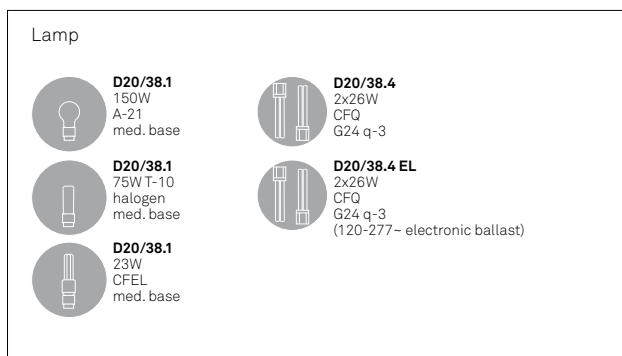

METROPOLI

alberto meda, paolo rizzato, riccardo sarfatti

D20

Note
incandescent and halogen versions are only with glass diffuser
"P" version is suitable for damp locations. "P" version with fluo optics and "PW" version are suitable for wet locations