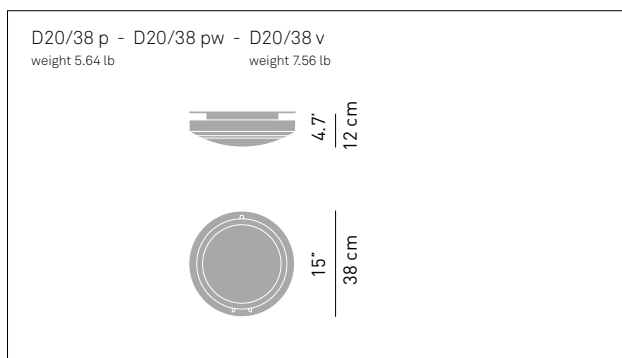

METROPOLI

alberto meda, paolo rizzato, riccardo sarfatti

D20

Note
incandescent and halogen versions are only with glass diffuser
"P" version is suitable for damp locations. "P" version with fluo optics and "PW" version are suitable for wet locations