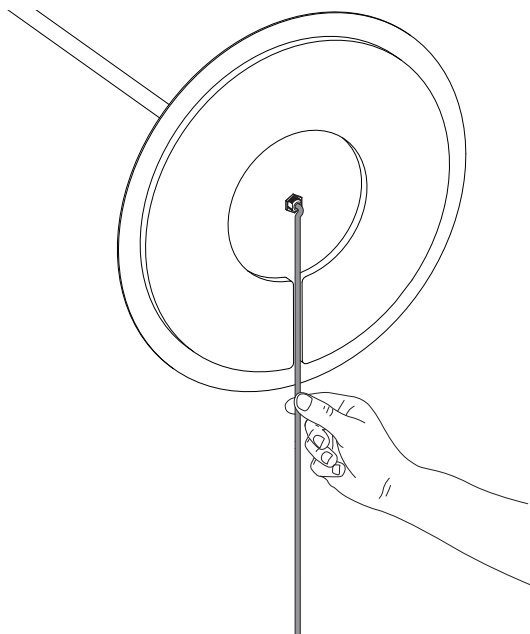

ZILE FLOOR

design Archirivolto

**LUCE
PLAN**

B02

B02T40D

B02T40D + B02/2

kg 12,5 kg

lb 27,6 lb

LED E27
h max 16.6 cm - 6.49"
Ø max 6.5 cm - 4.52"

1 B02T40D

2 | B02T40D

3

 B02T40D

4 | B02T40D

5

 B02T40D + B02/2