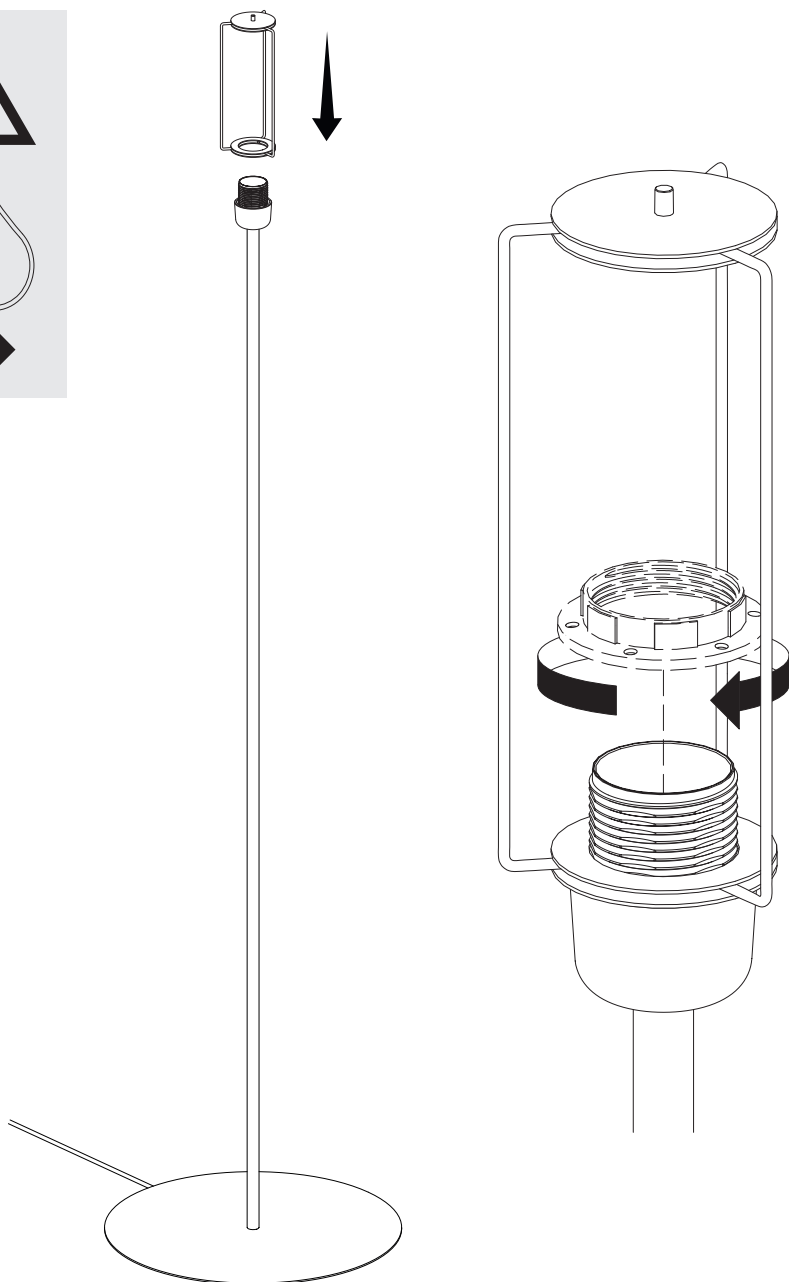

ZILE FLOOR

design Archirivolto

**LUCE
PLAN**

B02

B02T40D

B02T40D + B02/2

kg 12,5 kg

lb 27,6 lb

LED E27
h max 16.6 cm - 6.49"
Ø max 6.5 cm - 4.52"

1 B02T40D

2 | B02T40D

3

 B02T40D

4 | B02T40D

5

 B02T40D + B02/2