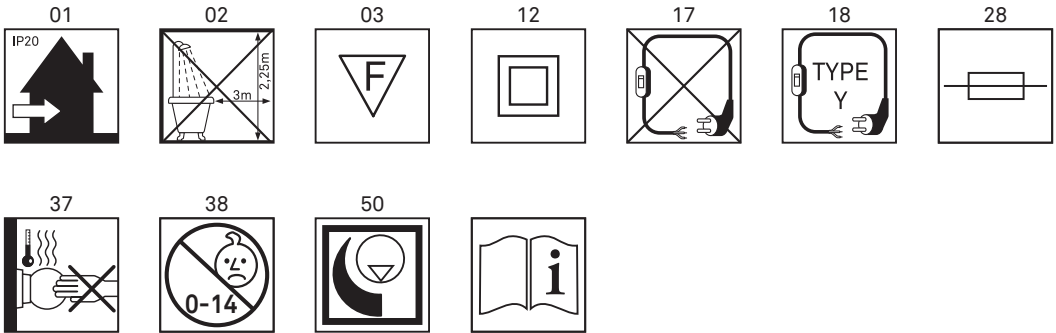

ZILE FLOOR

design Archirivolto

**LUCE
PLAN**

B02

B02T40D

B02T40D + B02/2

kg 12,5 kg

lb 27,6 lb

LED E27
h max 16.6 cm - 6.49"
Ø max 6.5 cm - 4.52"

1 B02T40D

2 | B02T40D

3

 B02T40D

4 | B02T40D

5

 B02T40D + B02/2