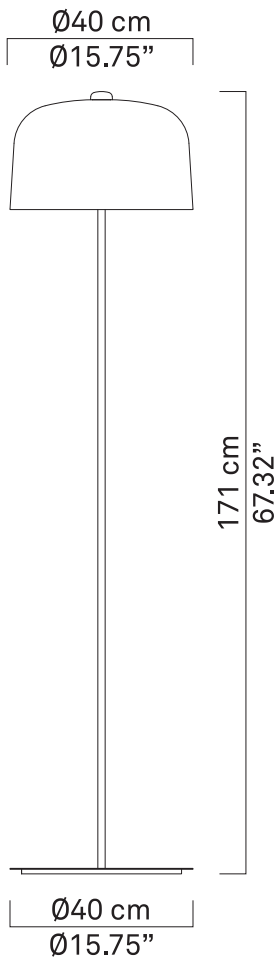

ZILE FLOOR

design Archirivolto

**LUCE
PLAN**

B02

B02T40D

B02T40D + B02/2

kg 12,5 kg

lb 27,6 lb

LED E27
h max 16.6 cm - 6.49"
Ø max 6.5 cm - 4.52"

1 B02T40D

2 | B02T40D

3

 B02T40D

4 | B02T40D

5

 B02T40D + B02/2

6 | B02T40D

5x20
T 2,5A H 250V

7 |

1.

2.

3.

www.luceplan.com

B020IA002