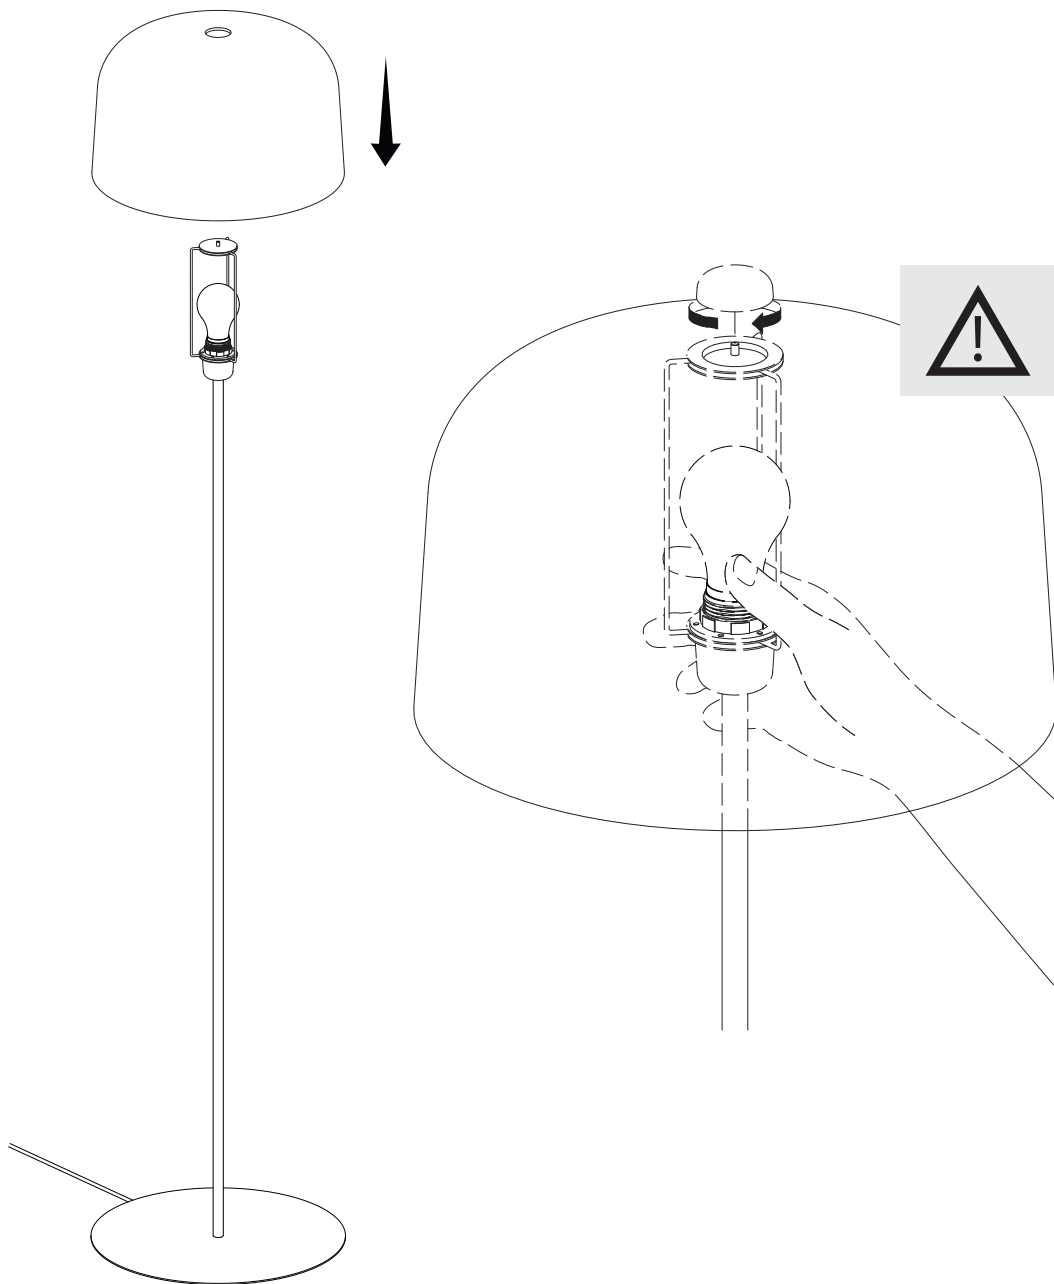

LED E27
h max 16.6 cm - 6.49"
Ø max 6.5 cm - 4.52"

1 B02T40D

2 | B02T40D

3

 B02T40D

4 | B02T40D

5

 B02T40D + B02/2