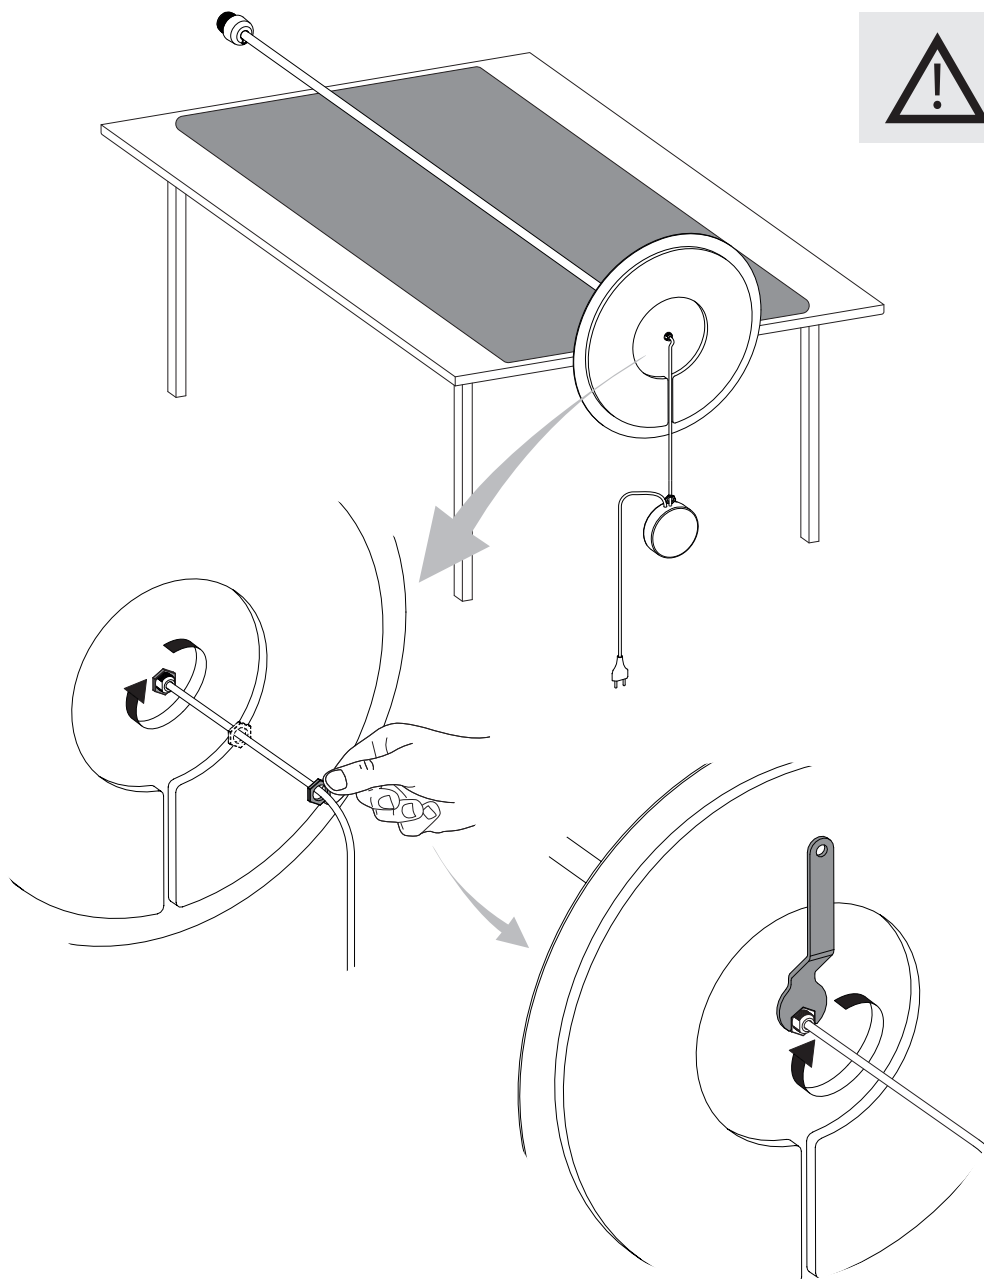

ZILE FLOOR

design Archirivolto

**LUCE
PLAN**

B02

B02T40D

B02T40D + B02/2

kg 12,5 kg

lb 27,6 lb

LED E27
h max 16.6 cm - 6.49"
Ø max 6.5 cm - 4.52"

1 B02T40D

2 | B02T40D

3

 B02T40D

4 | B02T40D

5

 B02T40D + B02/2