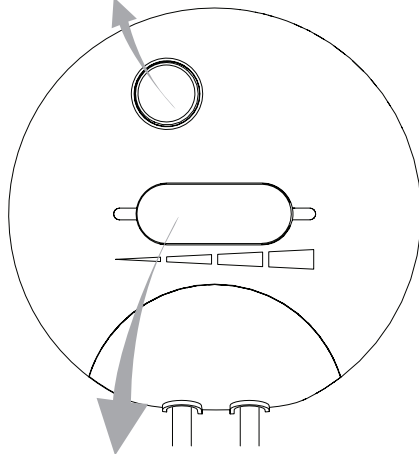

6 | B02T40D

5x20
T 2,5A H 250V