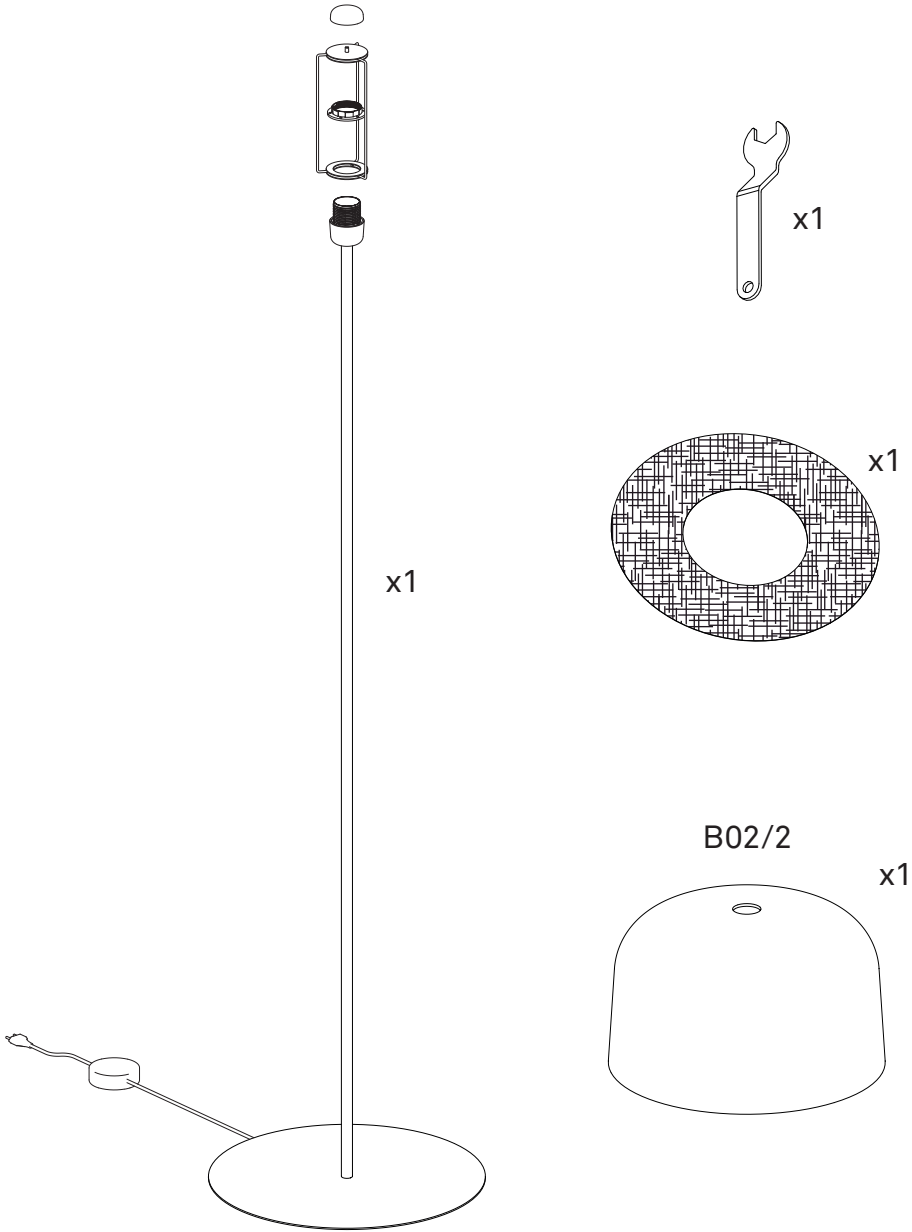

ZILE FLOOR

design Archirivolto

**LUCE
PLAN**

B02

B02T40D

B02T40D + B02/2

kg 12,5 kg

lb 27,6 lb

LED E27
h max 16.6 cm - 6.49"
Ø max 6.5 cm - 4.52"

1 B02T40D

2 | B02T40D

3

 B02T40D

4 | B02T40D

5

 B02T40D + B02/2

6 | B02T40D

5x20
T 2,5A H 250V

7 |

1.

2.

3.

www.luceplan.com

B020IA002