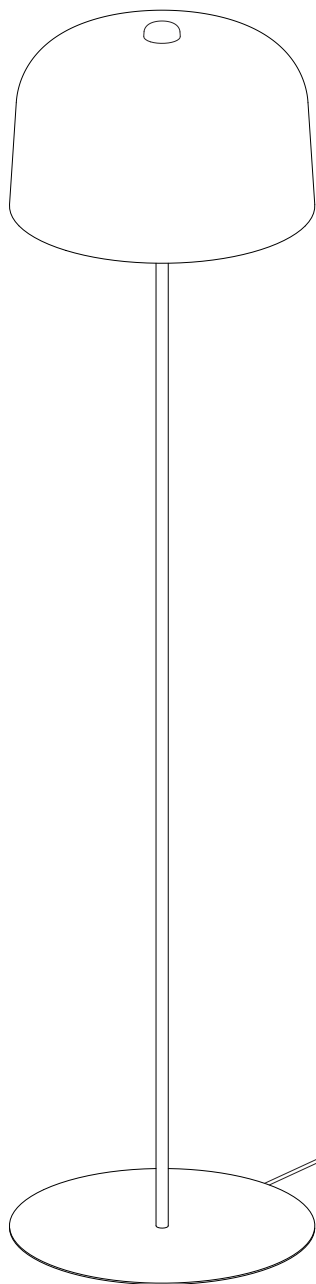

ZILE FLOOR

design Archirivolto

**LUCE
PLAN**

B02

B02T40D

B02T40D + B02/2

kg 12,5 kg

lb 27,6 lb

LED E27
h max 16.6 cm - 6.49"
Ø max 6.5 cm - 4.52"

1 B02T40D

2 | B02T40D

3

 B02T40D

4 | B02T40D

5

 B02T40D + B02/2

6 | B02T40D

5x20
T 2,5A H 250V

7 |

1.

2.

3.

www.luceplan.com

B020IA002