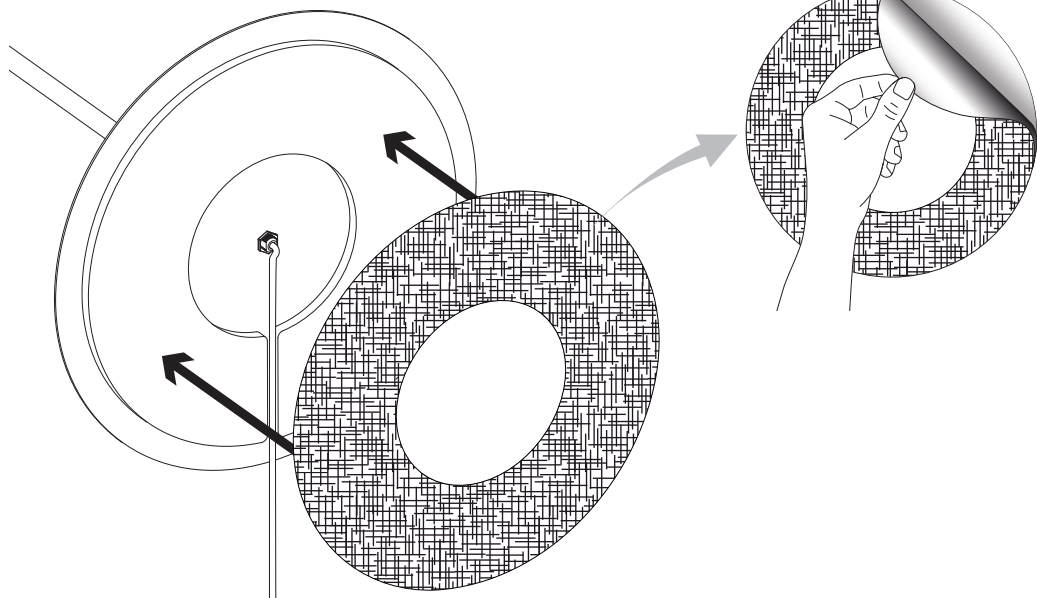

ZILE FLOOR

design Archirivolto

**LUCE
PLAN**

B02

B02T40D

B02T40D + B02/2

kg 12,5 kg

lb 27,6 lb

LED E27
h max 16.6 cm - 6.49"
Ø max 6.5 cm - 4.52"

1 B02T40D

2 | B02T40D

3

 B02T40D

4 | B02T40D

5

 B02T40D + B02/2