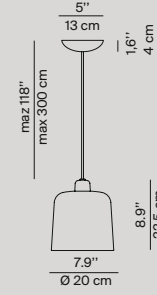

B02S20
B02S40
suspension version
dimmable

B02S20