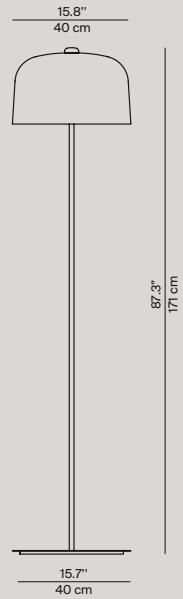

B0220
Table version
on/off switch

B0220

B0240D

B0240D
Table version
dimmable
dimmer on board

B02T40D
Floor version
dimmable
dimmer on board
+
B02/2
diffuser Ø 40 cm

B02S20
B02S40
suspension version
dimmable