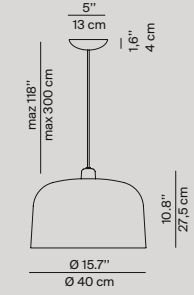

B0220
Table version
on/off switch

B0220

B0240D

B0240D
Table version
dimmable
dimmer on board

B02T40D
Floor version
dimmable
dimmer on board
+
B02/2
diffuser Ø 40 cm

B02S20
B02S40
suspension version
dimmable

B02S20

B02S40

Materials
Steel structure
PLA diffuser

Lamp
LED bulb E27
dimmable

**Structure finishes
and diffuser**

- Matt black
- Matt white
- Matt dove gray
- Matt brick red