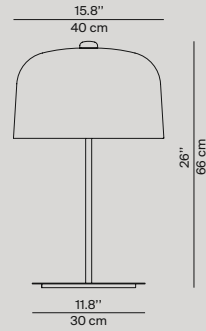

B0220
Table version
on/off switch

B0220

B0240D

B0240D
Table version
dimmable
dimmer on board

B02T40D
Floor version
dimmable
dimmer on board
+
B02/2
diffuser Ø 40 cm

B02S20
B02S40
suspension version
dimmable