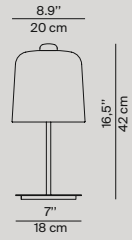

B0220
Table version
on/off switch

B0220

B0240D

B0240D
Table version
dimmable
dimmer on board

B02T40D
Floor version
dimmable
dimmer on board
+
B02/2
diffuser Ø 40 cm

B02S20
B02S40
suspension version
dimmable