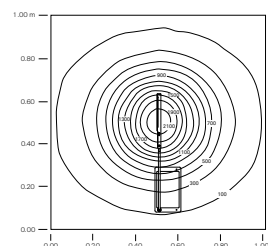

Desk joint D19/8
1D19/8000001 black
1D19/8000002 white

Clamp D19/9
1D19/9000001 black
1D19/9000002 white

(1)The LED lamps cannot be changed in the luminaire
Power consumption by device

D19LED + D19/1

Isolux

head h 50cm
max Lux = 2191 lx

D19LED + D19/2

Isolux

head h 50cm
max Lux = 2191 lx

D19 /8 desk joint

D19 /9 clamp