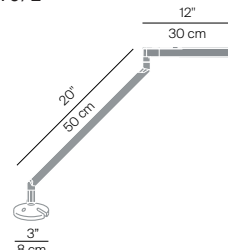

Desk joint D19/8
1D19/8000001 black
1D19/8000002 white

Clamp D19/9
1D19/9000001 black
1D19/9000002 white

(1)The LED lamps cannot be changed in the luminaire
Power consumption by device

D19LED + D19/1

Isolux

head h 50cm
max Lux = 2191 lx

D19LED + D19/2

Isolux

head h 50cm
max Lux = 2191 lx

D19 /8 desk joint

D19 /9 clamp