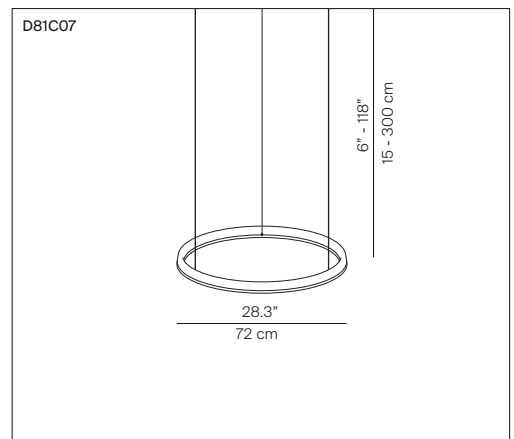

COMPENDIUM CIRCLE

design Daniel Rybakken, 2017

Type: Suspension

Lamps: LED 45W 3000K^(*) EEL: A
 LED 68W 3000K^(*) EEL: A
 LED 109W 3000K^(*) EEL: A

Product use: Indoor

Materials: Profile in painted extruded aluminum

Rating:  

Marking: 

Reference code: Structure

| | | |
|--------|--------------|-------|
| D81C07 | 1D810C070020 | alu |
| | 1D810C070001 | black |
| | 1D810C070030 | brass |
| D81C11 | 1D810C110020 | alu |
| | 1D810C110001 | black |
| | 1D810C110030 | brass |
| D81C20 | 1D810C200020 | alu |
| | 1D810C200001 | black |
| | 1D810C200030 | brass |