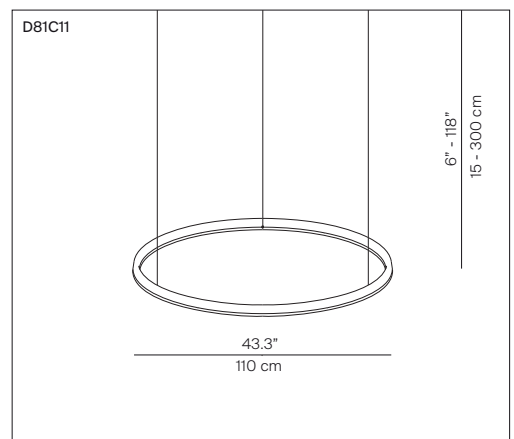

COMPENDIUM CIRCLE

design Daniel Rybakken, 2017

Type: Suspension

Lamps: LED 45W 3000K^(*) EEL: A
LED 68W 3000K^(*) EEL: A
LED 109W 3000K^(*) EEL: A

Product use: Indoor

Materials: Profile in painted extruded aluminum

Colors: Black, brass, aluminum

Description: Compendium family, Circle is a lamp with a poetic nature and an essential design, whose lightness is sustained by LED technology, installed to permit direct emission when pointed downward, or diffused light when aimed upward.

Rating:

Marking:

Reference code: Structure

D81C07	1D810C070020	alu
	1D810C070001	black
	1D810C070030	brass
D81C11	1D810C110020	alu
	1D810C110001	black
	1D810C110030	brass
D81C20	1D810C200020	alu
	1D810C200001	black
	1D810C200030	brass

Ceiling rose

D81/4	1D810/400000	60W dimmable push/DALI
D81/5	1D810/500000	100W dimmable push/DALI
D81/6	1D810/600000	150W dimmable push/DALI

Remote drivers

D81/10	1D810/100000	60W dimmable push/DALI
D81/11	1D810/110000	100W dimmable push/DALI
D81/6	1D810/120000	150W dimmable push/DALI

Cover

D81/8	1D810/800002	optional remote drivers cover/plate for multiple configurations

^(*) The LED lamps cannot be changed in the luminaire.
Power consumption by device