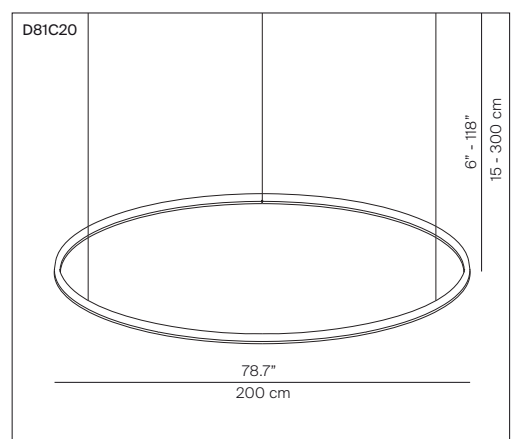

COMPENDIUM CIRCLE

design Daniel Rybakken, 2017

Type: Suspension

Lamps: LED 45W 3000K^(*) EEL: A
LED 68W 3000K^(*) EEL: A
LED 109W 3000K^(*) EEL: A

Product use: Indoor

Materials: Profile in painted extruded aluminum

Colors: Black, brass, aluminum

Description: Compendium family, Circle is a lamp with a poetic nature and an essential design, whose lightness is sustained by LED technology, installed to permit direct emission when pointed downward, or diffused light when aimed upward.

Rating:

Marking:

Reference code: Structure

D81C07	1D810C070020	alu
	1D810C070001	black
	1D810C070030	brass
D81C11	1D810C110020	alu
	1D810C110001	black
	1D810C110030	brass
D81C20	1D810C200020	alu
	1D810C200001	black
	1D810C200030	brass

Ceiling rose

D81/4	1D810/400000	60W dimmable push/DALI
D81/5	1D810/500000	100W dimmable push/DALI
D81/6	1D810/600000	150W dimmable push/DALI

Remote drivers

D81/10	1D810/100000	60W dimmable push/DALI
D81/11	1D810/110000	100W dimmable push/DALI
D81/6	1D810/120000	150W dimmable push/DALI

Cover

D81/8	1D810/800002	optional remote drivers cover/plate for multiple configurations

^(*) The LED lamps cannot be changed in the luminaire.
Power consumption by device