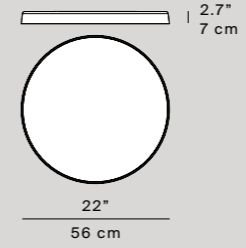

Compendium Plate

D81P
dimmable
phase cut or
push/DALI

D81PS
dimmable
phase cut or
push/DALI