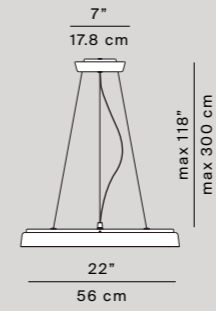

TECHNICAL DATA

MOD. Compendium Plate

LUCEPLAN 2019/20

Light source	D81P / D81PS	LED 75W* 2700K dimmable	EEL A
Materials	Brushed aluminum, injected thermoplastics		
Structure finishes	☒ Black ☒ Brass ☐ Alu		
Insulation class	☐ ☐ ☐	☐ ☐ ☐	CE