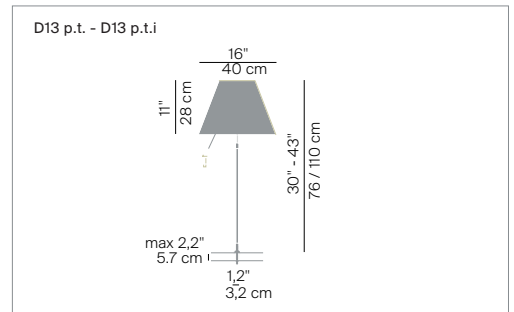

Product use:	Indoor
Materials:	Aluminium stem, interchangeable polycarbonate silkscreened shade
Colors:	Structure in alu, black, off white, brass Shade in white, comfort green, edgy pink, mistic white, soft skin, shaded stone, primary red, liquorice black, petroleum blue, smart yellow, concrete grey
Description:	Blending tradition and technology, Costanza reinterprets the classic repertoire with contemporary forms. The interchangeable polycarbonate lampshade emits a warm and pleasant light. The rod-like sensor dimmer switch turns the lamp on and off, with four light intensities.

Insulation class:

Awards: Concours de la Creation Artistique SIL/Paris, Lampe d'Argent, 1988

Reference code:	Structure
D13 c.	1D13N=00C020A alu / white
D13	1D13N=000020 alu
	1D13N=000017 black
	1D13N=000003 off white
D13 i	1D13N=000030 brass
	1D13N=010020 alu
D13 i.f.	1D13N=010003 off white
	1D13N=01F020 alu
D13 p.t.	1D13N=01F003 off white
	1D13NPT00020 alu
D13 p.t.i.	1D13NPT10020 alu

Shade	
D13/1/4	1D13001NT002 white

Mezzo Tono collection		
D13/1/2	9D1301511737	comfort green
	9D1301511724	edgy pink
	9D1301511734	mistic white
	9D1301511738	soft skin
	9D1301511739	shaded stone

Radieuse collection		
D13/1/2	9D1301511708	primay red
	9D1301511701	liquorice black
	9D1301511736	petroleum blue
	9D1301511706	smart yellow
	9D1301511705	concrete grey