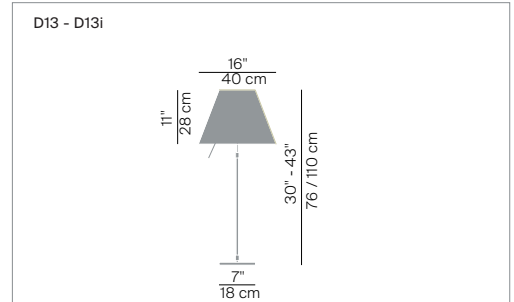

Product use:	Indoor
Materials:	Aluminium stem, interchangeable polycarbonate silkscreened shade
Colors:	Structure in alu, black, off white, brass Shade in white, comfort green, edgy pink, mistic white, soft skin, shaded stone, primary red, liquorice black, petroleum blue, smart yellow, concrete grey
Description:	Blending tradition and technology, Costanza reinterprets the classic repertoire with contemporary forms. The interchangeable polycarbonate lampshade emits a warm and pleasant light. The rod-like sensor dimmer switch turns the lamp on and off, with four light intensities.

Insulation class:

Awards: Concours de la Creation Artistique SIL/Paris, Lampe d'Argent, 1988

Reference code:	Structure
D13 c.	1D13N=00C020A alu / white
D13	1D13N=000020 alu
	1D13N=000017 black
	1D13N=000003 off white
D13 i	1D13N=000030 brass
	1D13N=010020 alu
D13 i.f.	1D13N=010003 off white
	1D13N=01F020 alu
D13 p.t.	1D13N=01F003 off white
	1D13NPT00020 alu
D13 p.t.i.	1D13NPT10020 alu

Shade	
D13/1/4	1D13001NT002 white

Mezzo Tono collection		
D13/1/2	9D1301511737	comfort green
	9D1301511724	edgy pink
	9D1301511734	mistic white
	9D1301511738	soft skin
	9D1301511739	shaded stone

Radieuse collection		
D13/1/2	9D1301511708	primay red
	9D1301511701	liquorice black
	9D1301511736	petroleum blue
	9D1301511706	smart yellow
	9D1301511705	concrete grey