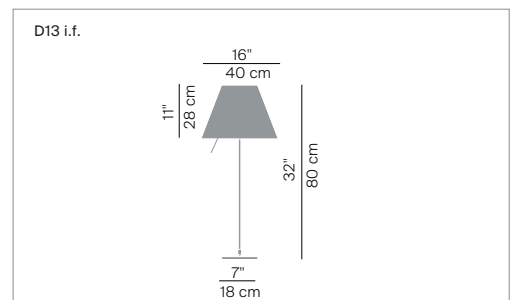

Product use:	Indoor
Materials:	Aluminium stem, interchangeable polycarbonate silkscreened shade
Colors:	Structure in alu, black, off white, brass Shade in white, comfort green, edgy pink, mistic white, soft skin, shaded stone, primary red, liquorice black, petroleum blue, smart yellow, concrete grey
Description:	Blending tradition and technology, Costanza reinterprets the classic repertoire with contemporary forms. The interchangeable polycarbonate lampshade emits a warm and pleasant light. The rod-like sensor dimmer switch turns the lamp on and off, with four light intensities.

Insulation class:

Awards: Concours de la Creation Artistique SIL/Paris, Lampe d'Argent, 1988

Reference code:	Structure
D13 c.	1D13N=00C020A alu / white
D13	1D13N=000020 alu
	1D13N=000017 black
	1D13N=000003 off white
D13 i	1D13N=000030 brass
	1D13N=010020 alu
D13 i.f.	1D13N=010003 off white
	1D13N=01F020 alu
D13 p.t.	1D13N=01F003 off white
	1D13NPT00020 alu
D13 p.t.i.	1D13NPT10020 alu

Shade	
D13/1/4	1D13001NT002 white

Mezzo Tono collection		
D13/1/2	9D1301511737	comfort green
	9D1301511724	edgy pink
	9D1301511734	mistic white
	9D1301511738	soft skin
	9D1301511739	shaded stone

Radieuse collection		
D13/1/2	9D1301511708	primay red
	9D1301511701	liquorice black
	9D1301511736	petroleum blue
	9D1301511706	smart yellow
	9D1301511705	concrete grey