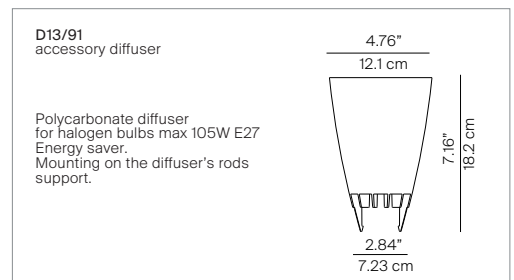

Product use:	Indoor
Materials:	Aluminium stem, interchangeable polycarbonate silkscreened shade
Colors:	Structure in alu, black, off white, brass Shade in white, comfort green, edgy pink, mistic white, soft skin, shaded stone, primary red, liquorice black, petroleum blue, smart yellow, concrete grey
Description:	Blending tradition and technology, Costanza reinterprets the classic repertoire with contemporary forms. The interchangeable polycarbonate lampshade emits a warm and pleasant light. The rod-like sensor dimmer switch turns the lamp on and off, with four light intensities.

Insulation class:

Awards: Concours de la Creation Artistique SIL/Paris, Lampe d'Argent, 1988

Reference code:	Structure
D13 c.	1D13N=00C020A alu / white
D13	1D13N=000020 alu
	1D13N=000017 black
	1D13N=000003 off white
D13 i	1D13N=000030 brass
	1D13N=010020 alu
D13 i.f.	1D13N=010003 off white
	1D13N=01F020 alu
D13 p.t.	1D13N=01F003 off white
	1D13NPT00020 alu
D13 p.t.i.	1D13NPT10020 alu

Shade	
D13/1/4	1D13001NT002 white

Mezzo Tono collection		
D13/1/2	9D1301511737	comfort green
	9D1301511724	edgy pink
	9D1301511734	mistic white
	9D1301511738	soft skin
	9D1301511739	shaded stone

Radieuse collection		
D13/1/2	9D1301511708	primay red
	9D1301511701	liquorice black
	9D1301511736	petroleum blue
	9D1301511706	smart yellow
	9D1301511705	concrete grey