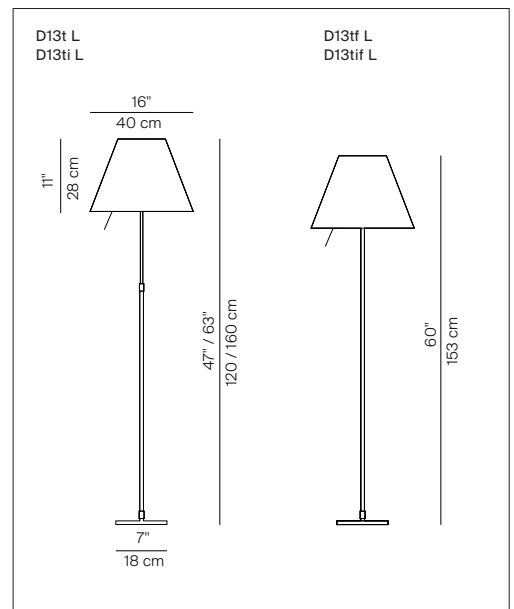

COSTANZA LED

design Paolo Rizzato, 1986/2014

**LUCE
PLAN**

Type:	Table, floor, suspension	
Light source:	LED 23W mid Power 2700K⁽¹⁾ version table and floor 1585 lm (delivered) version suspension 1411 lm (delivered) floor version: on/off switch table version: on/off switch	EEL: A
Product use:	Indoor	
Materials:	aluminium body interchangeable polycarbonate silkscreened shade	
Colors:	Structure in alu Shade in white, comfort green, edgy pink, mistic white, soft skin, shaded stone, primary red, liquorice black, petroleum blue, smart yellow, concrete grey	
Description:	The evolution of LED technology has made it possible to update the Costanza lamp without altering the functional quality and essential lines of the classic version	

Insulation class:

Reference code:	Structure		
	D13iL	1D13L=010020	alu
	D13tiL	1D13LT010020	alu
	D13sasL	1D13LSA00020	alu

	Shade	
	D13/1/4	1D13001NT002 white

	Mezzo Tono collection		
D13/1/2	9D1301511737	comfort green	
	9D1301511724	edgy pink	
	9D1301511734	mistic white	
	9D1301511738	soft skin	
	9D1301511739	shaded stone	

	Radieuse collection		
D13/1/2	9D1301511708	primary red	
	9D1301511701	liquorice black	
	9D1301511736	petroleum blue	
	9D1301511706	smart yellow	
	9D1301511705	concrete grey	

⁽¹⁾ The LED lamps cannot be changed in the luminaire
Power consumption by device