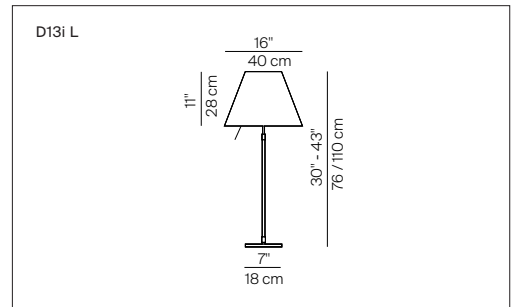

COSTANZA LED

design Paolo Rizzato, 1986/2014

**LUCE
PLAN**

Type:	Table, floor, suspension	
Light source:	LED 23W mid Power 2700K⁽¹⁾ version table and floor 1585 lm (delivered) version suspension 1411 lm (delivered) floor version: on/off switch table version: on/off switch	EEL: A
Product use:	Indoor	
Materials:	aluminium body interchangeable polycarbonate silkscreened shade	
Colors:	Structure in alu Shade in white, comfort green, edgy pink, mistic white, soft skin, shaded stone, primary red, liquorice black, petroleum blue, smart yellow, concrete grey	
Description:	The evolution of LED technology has made it possible to update the Costanza lamp without altering the functional quality and essential lines of the classic version	

Insulation class:

Reference code:	Structure		
	D13iL	1D13L=010020	alu
	D13tiL	1D13LT010020	alu
	D13sasL	1D13LSA00020	alu

	Shade	
	D13/1/4	1D13001NT002 white

	Mezzo Tono collection		
D13/1/2	9D1301511737	comfort green	
	9D1301511724	edgy pink	
	9D1301511734	mistic white	
	9D1301511738	soft skin	
	9D1301511739	shaded stone	

	Radieuse collection		
D13/1/2	9D1301511708	primary red	
	9D1301511701	liquorice black	
	9D1301511736	petroleum blue	
	9D1301511706	smart yellow	
	9D1301511705	concrete grey	

⁽¹⁾ The LED lamps cannot be changed in the luminaire
Power consumption by device