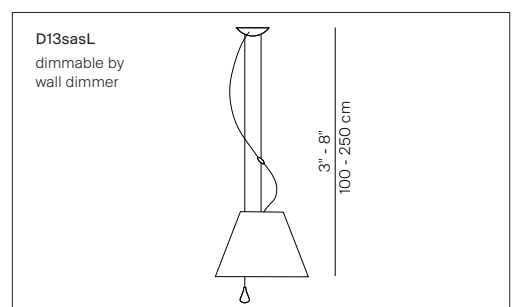

COSTANZA LED

design Paolo Rizzato, 1986/2014

**LUCE
PLAN**

Type:	Table, floor, suspension	
Light source:	LED 23W mid Power 2700K⁽¹⁾ version table and floor 1585 lm (delivered) version suspension 1411 lm (delivered) floor version: on/off switch table version: on/off switch	EEL: A
Product use:	Indoor	
Materials:	aluminium body interchangeable polycarbonate silkscreened shade	
Colors:	Structure in alu Shade in white, comfort green, edgy pink, mistic white, soft skin, shaded stone, primary red, liquorice black, petroleum blue, smart yellow, concrete grey	
Description:	The evolution of LED technology has made it possible to update the Costanza lamp without altering the functional quality and essential lines of the classic version	

Insulation class:

Reference code:	Structure		
	D13iL	1D13L=010020	alu
	D13tiL	1D13LT010020	alu
	D13sasL	1D13LSA00020	alu

	Shade	
	D13/1/4	1D13001NT002 white

	Mezzo Tono collection		
D13/1/2	9D1301511737	comfort green	
	9D1301511724	edgy pink	
	9D1301511734	mistic white	
	9D1301511738	soft skin	
	9D1301511739	shaded stone	

	Radieuse collection		
D13/1/2	9D1301511708	primary red	
	9D1301511701	liquorice black	
	9D1301511736	petroleum blue	
	9D1301511706	smart yellow	
	9D1301511705	concrete grey	

⁽¹⁾ The LED lamps cannot be changed in the luminaire
Power consumption by device