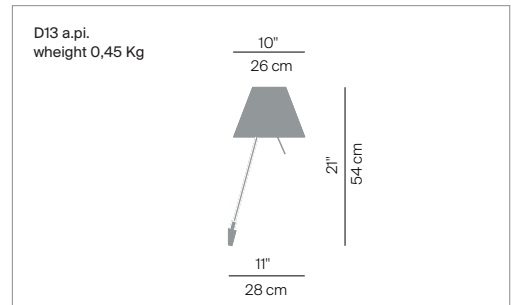

COSTANZINA

design Paolo Rizzatto, 1992

**LUCE
PLAN**

Type:	Wall	
Light source:	LED E14 42W HSGSA E14 12W FB E14 energy saver	EEL: A++/A+/A EEL: D EEL: A
Product use:	Indoor	
Materials:	Aluminium stem interchangeable polycarbonate silkscreened shade	
Colors:	Structure in alu, black Shade in white, comfort green, edgy pink, mistic white, soft skin, shaded stone, primary red, liquorice black, petroleum blue, smart yellow, concrete grey	
Description:	This lamp emits a warm and pleasant glow through light and interchangeable polycarbonate shades that cheers up the environment. The rod-switch is within easy reach next to the source of light.	

Insulation class:

Awards: Part of the permanent Architecture and Design collection of MoMA, Museum of Modern Art, New York

Reference code:	Structure		
	D13 a.pi.	1D13ANP00020	alu
		1D13ANP00017	black
	Shade		
	D13pi/1/4	1D13001NT002	white

Mezzo Tono collection			
D13pi/1/2	9D1331437737		comfort green
	9D1331437724		edgy pink
	9D1331437734		mistic white
	9D1331437738		soft skin
	9D1331437739		shaded stone

Radieuse collection			
D13pi/1/2	9D1331437708		primary red
	9D1331437701		liquorice black
	9D1331437736		petroleum blue
	9D1331437706		smart yellow
	9D1331437705		concrete grey