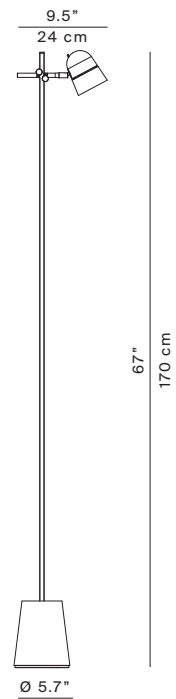

COUNTERBALANCE FLOOR

design Daniel Rybakken, 2015

**LUCE
PLAN**

Type: Floor
Light source: LED 12W 2700K ^(*) EEL: A
800 lm (delivered)
dimmable

Product use: Indoor

Materials: aluminium head, steel stem

Colors: Black

Description: A new floor version for the essential Counterbalance LED lamp by Daniel Rybakken, winner of the prestigious Compasso d'Oro ADI 2014. After the great success among critics and the public, the innovative family of lamps by the Norwegian designer now expands, as this floor model joins the wall and spotlight versions, conserving the characteristic adjustable reflector in aluminium, thanks to a simple sliding mechanism on the stem.

Insulation class:

Reference code: Structure 1D730T000001 black
D73t

D73t

^(*)The LED lamps cannot be changed in the luminaire