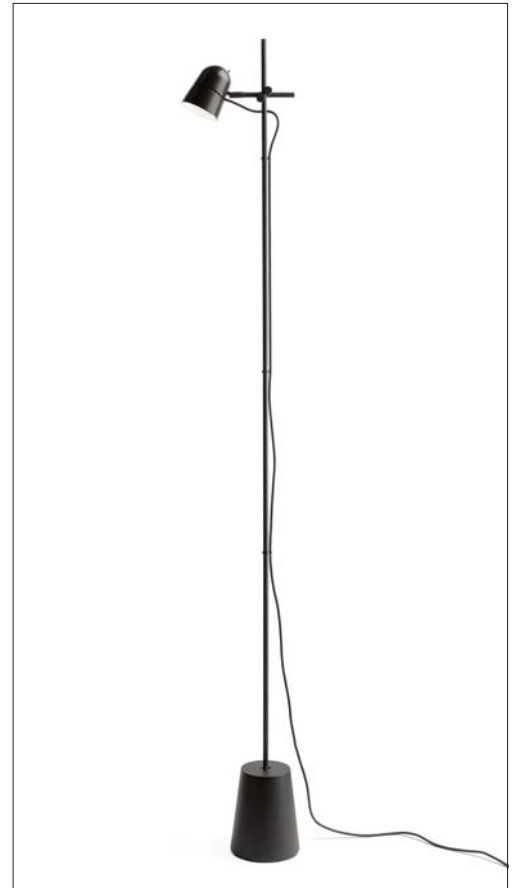

COUNTERBALANCE FLOOR

design Daniel Rybakken, 2015

**LUCE
PLAN**

Type: Floor
Light source: LED 12W 2700K ^(*) EEL: A
800 lm (delivered)
dimmable

Product use: Indoor

Materials: aluminium head, steel stem

Colors: Black

Description: A new floor version for the essential Counterbalance LED lamp by Daniel Rybakken, winner of the prestigious Compasso d'Oro ADI 2014. After the great success among critics and the public, the innovative family of lamps by the Norwegian designer now expands, as this floor model joins the wall and spotlight versions, conserving the characteristic adjustable reflector in aluminium, thanks to a simple sliding mechanism on the stem.

Insulation class:   

Reference code: Structure 1D730T000001 black
D73t

D73t

^(*)The LED lamps cannot be changed in the luminaire