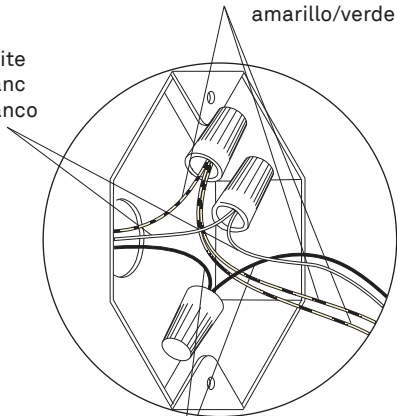

1.1

yellow/green
jaune/vert
amarillo/verde

N white
blanc
blanco

L black
noir
negro