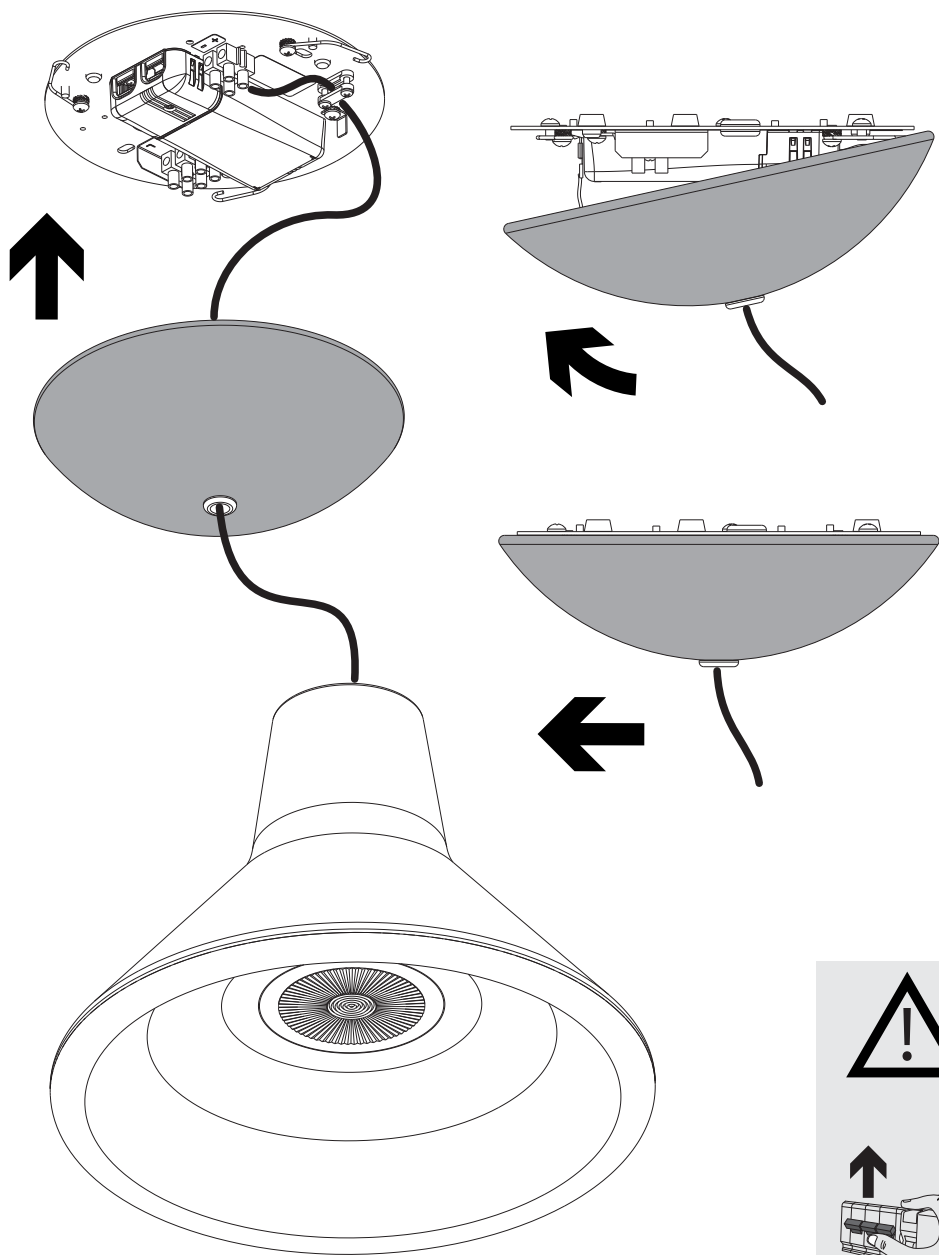

ARCHETYPE

design Goodmornign Technology

**LUCE
PLAN**

D68 L

x1

x1

kg 1,7 kg

lb 3.8 lb

www.luceplan.com

D680|E201