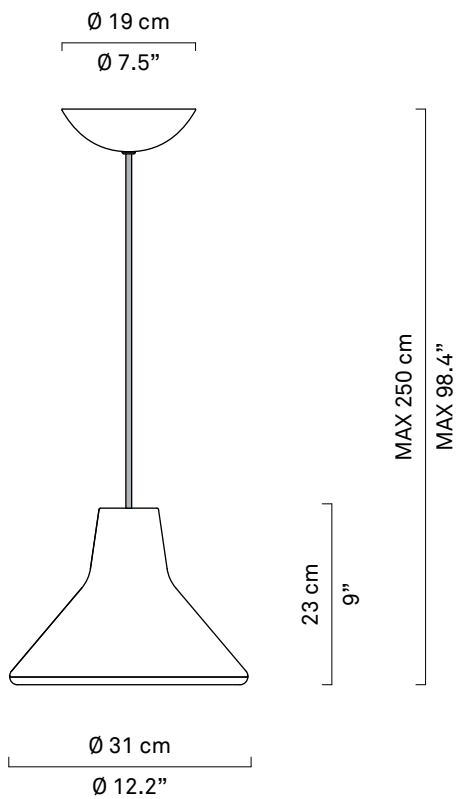

ARCHETYPE

design Goodmornign Technology

**LUCE
PLAN**

D68 L

x1

x1

kg 1,7 kg

lb 3.8 lb