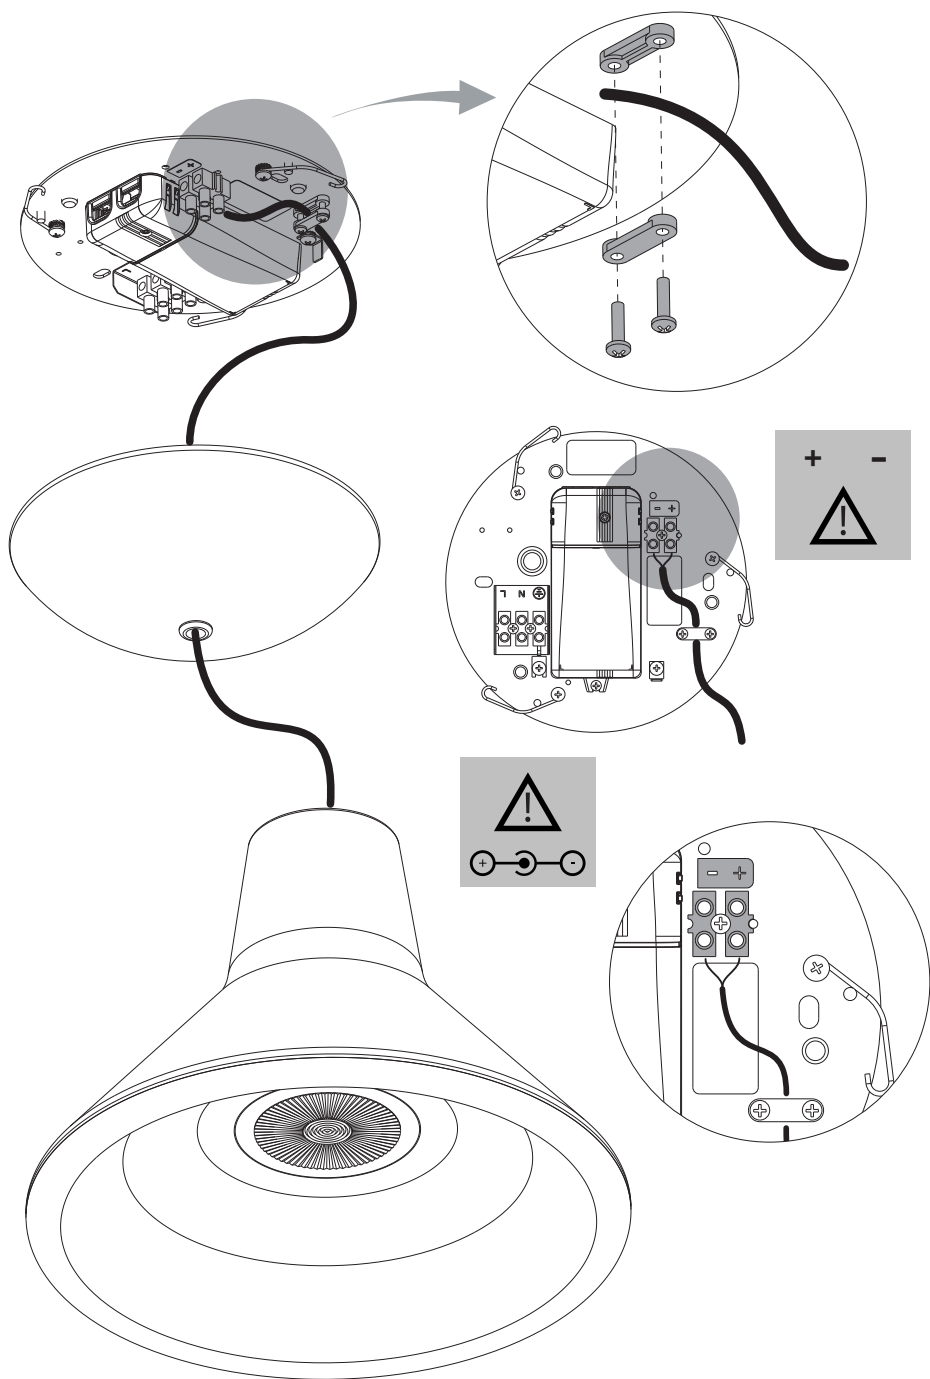

ARCHETYPE

design Goodmornign Technology

**LUCE
PLAN**

D68 L

x1

x1

kg 1,7 kg

lb 3.8 lb

www.luceplan.com

D680|E201