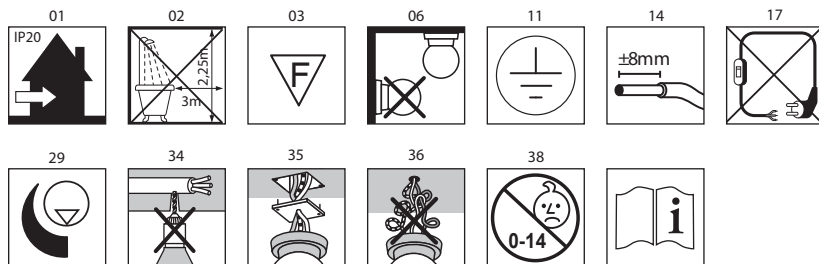

ARCHETYPE

design Goodmornign Technology

**LUCE
PLAN**

D68 L

x1

x1

kg 1,7 kg

lb 3.8 lb