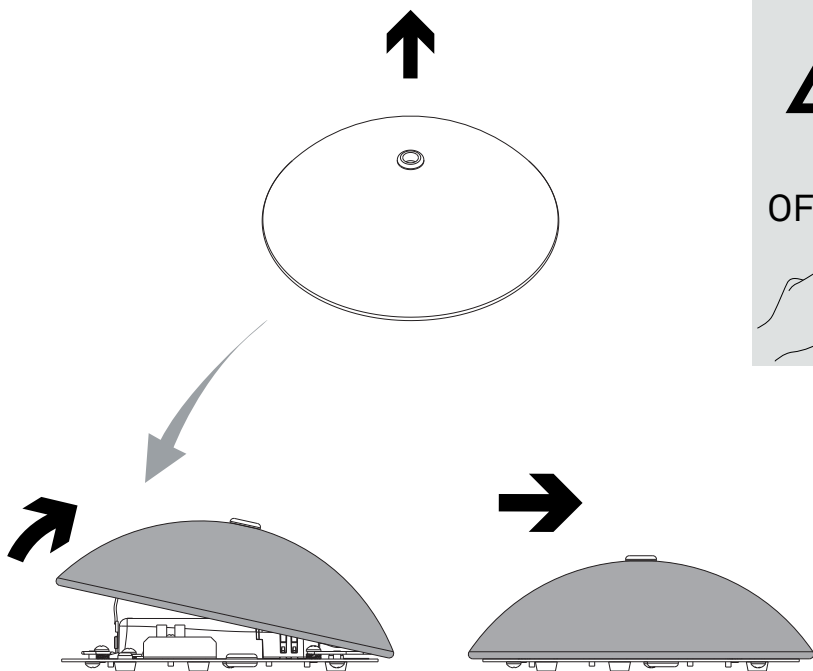

ARCHETYPE

design Goodmornign Technology

**LUCE
PLAN**

D68 L

x1

x1

kg 1,7 kg

lb 3.8 lb