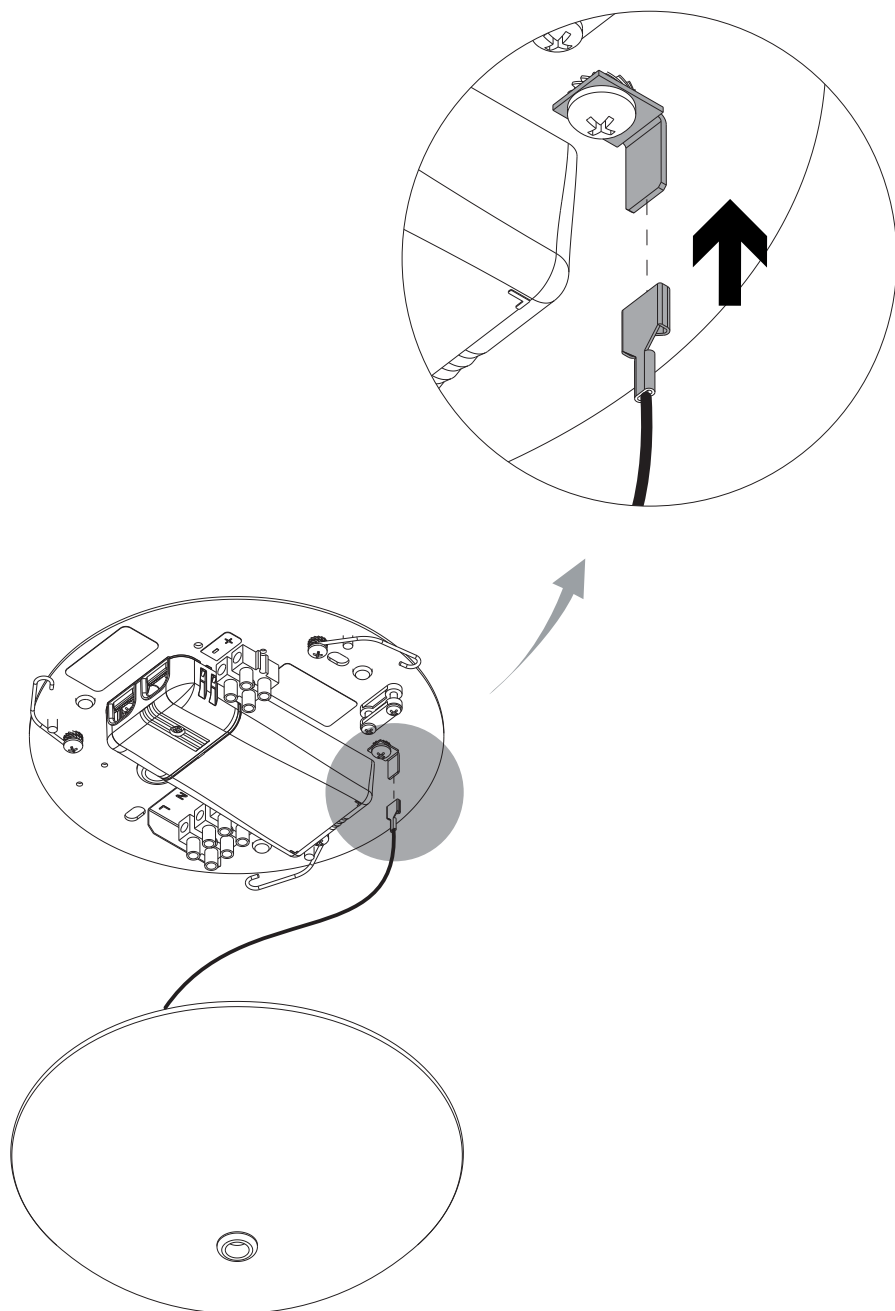

ARCHETYPE

design Goodmornign Technology

**LUCE
PLAN**

D68 L

x1

x1

kg 1,7 kg

lb 3.8 lb