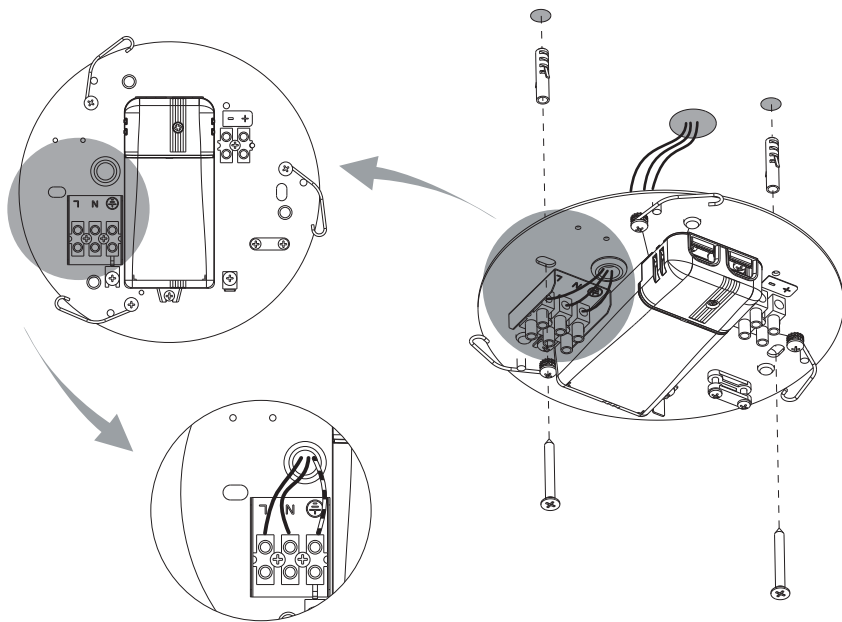

ARCHETYPE

design Goodmornign Technology

**LUCE
PLAN**

D68 L

x1

x1

kg 1,7 kg

lb 3.8 lb

www.luceplan.com

D680|E201