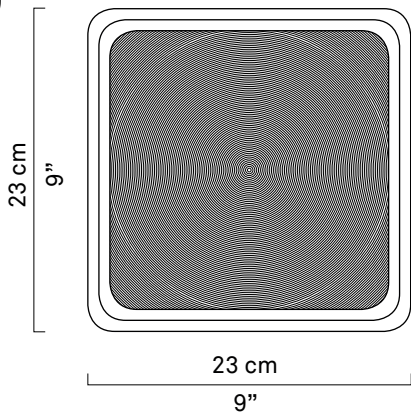

# ILLUSION

design Francisco Gomez Paz

**LUCE  
PLAN**

---

D80

\* Compatible wall mounted dimmers

Supplier	Supplier References
Lutron	S600P Leading Edge
Lutron	CTCL 153PD Leading edge

D80

x 1

x 1

x 1

kg 1 kg

lb 2.2 lb

1