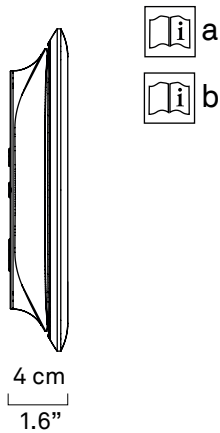

# ILLUSION

design Francisco Gomez Paz

**LUCE  
PLAN**

---

D80

\* Compatible wall mounted dimmers

Supplier	Supplier References
Lutron	S600P Leading Edge
Lutron	CTCL 153PD Leading edge

D80

x 1

x 1

x 1

kg 1 kg

lb 2.2 lb

1