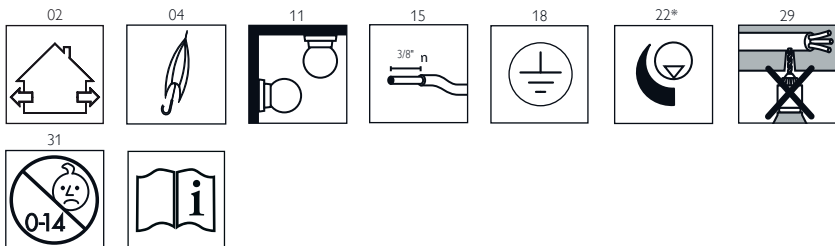

# ILLUSION

design Francisco Gomez Paz

**LUCE  
PLAN**

---

D80

\* Compatible wall mounted dimmers

Supplier	Supplier References
Lutron	S600P Leading Edge
Lutron	CTCL 153PD Leading edge

D80