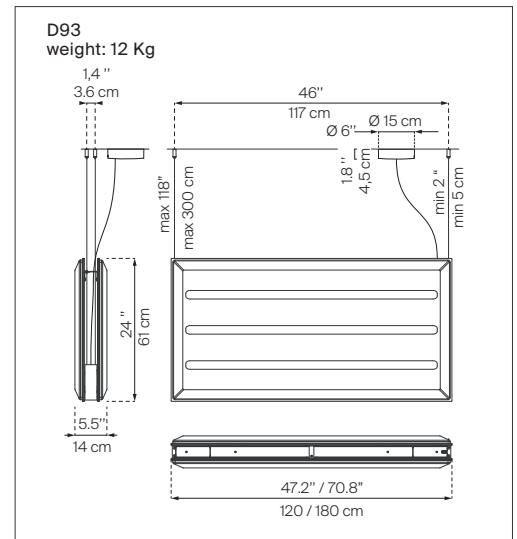

Material: Lamp body in aluminium
 Sound-absorbing panel in molded pet

Colors: structure: natural grey aluminium
 panel: White/Black, White/Blue, White/Beige

Description : A linear LED lamp for the workplace, the technical LED lighting, ideal for work, is directly downward by the central line, with the possibility of two beams, depending on lighting requirements.

Insulation class:

¹⁾ The LED lamps cannot be changed in the luminaire
 Power consumption by device

Reference code: **Structure 120 cm**

D93SDDC	1D930SDDC020	(direct light) alu
D93SDIC	1D930SDLC020	(direct/indirect light) alu
D93SFIC	1D930SFIC020	(direct/indirect light with anti-glare) alu

Panels 120 cm

D93/1	1D93010000A1	white/black
	1D93010000A2	white/blue
	1D93010000A4	white/beige

Structure 180 cm

D93SDDL	1D930SDDL020	alu
D93SDIL	1D930SDLL020	(direct/indirect light) alu
D93SFIL	1D930SFIL020	(direct/indirect light with anti-glare) alu

Panels 180 cm

D93/3	1D93030000A1	white/black
	1D93030000A2	white/blue
	1D93030000A4	white/beige

Vertical support kit

D93/5	1D9305000020	alu (kit 4 supports)
D93/7	1D9307000020	alu (kit 6 supports)

Orizzontal support kit