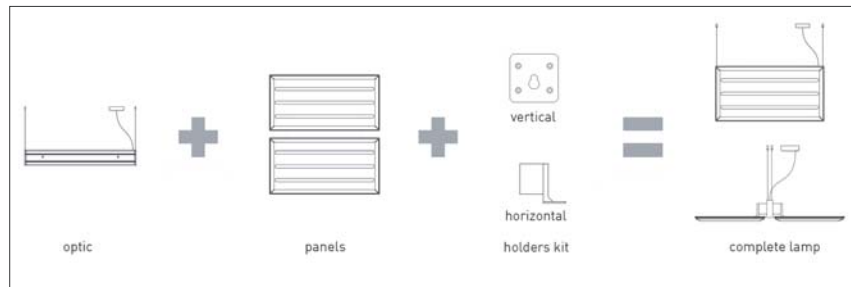

Material: Lamp body in aluminium
 Sound-absorbing panel in molded pet

Colors: structure: natural grey aluminium
 panel: White/Black, White/Blue, White/Beige

Description : A linear LED lamp for the workplace, the technical LED lighting, ideal for work, is directly downward by the central line, with the possibility of two beams, depending on lighting requirements.

Insulation class:

¹⁾ The LED lamps cannot be changed in the luminaire
 Power consumption by device

Reference code: **Structure 120 cm**

D93SDDC	1D930SDDC020	(direct light) alu
D93SDIC	1D930SDLC020	(direct/indirect light) alu
D93SFIC	1D930SFIC020	(direct/indirect light with anti-glare) alu