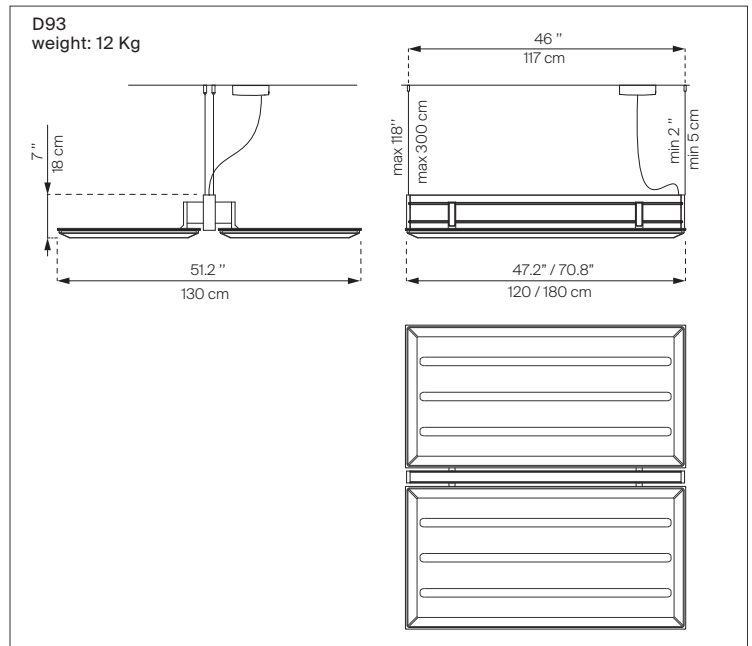

DIADE

design Monica Armani

Type: Suspension

Light source: **120 cm version**
direct version
 LED 54W, 3000K dimmable push/DALI EEL: A++
direct/indirect version (only for horizontal configuration)
 LED 54W + 29W, 3000K dimmable push/DALI EEL: A++

Material: Lamp body in aluminium
 Sound-absorbing panel in molded pet

Colors: structure: natural grey aluminium
 panel: White/Black, White/Blue, White/Beige

Description : A linear LED lamp for the workplace, the technical LED lighting, ideal for work, is directly downward by the central line, with the possibility of two beams, depending on lighting requirements.

Insulation class:

¹⁾ The LED lamps cannot be changed in the luminaire
 Power consumption by device

Reference code: **Structure 120 cm**

D93SDDC	1D930SDDC020	(direct light) alu
D93SDIC	1D930SDLC020	(direct/indirect light) alu
D93SFIC	1D930SFIC020	(direct/indirect light with anti-glare) alu

Panels 120 cm

D93/1	1D93010000A1	white/black
	1D93010000A2	white/blue
	1D93010000A4	white/beige

Structure 180 cm

D93SDDL	1D930SDDL020	alu
D93SDIL	1D930SDLL020	(direct/indirect light) alu
D93SFIL	1D930SFIL020	(direct/indirect light with anti-glare) alu