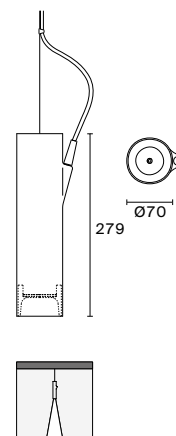

E04

design Habits Studio, 2006

**LUCE
PLAN**

Type: suspension EEL: A

Lamps*:
 e04100 30W 12V HAGS GU5.3 or LED SPOT 12V GU5.3
 e04105 50W HAGS GU10 or LED SPOT GU 10
 e04110 2X max 20W HAGS GU5,3 or equivalent LED SPOT GU 5.3
 e04135 45W 12V HMGS G53 or LED SPOT 12v G53

Product use: indoor

Materials: aluminium extrusion cylindrical body

Colors: white, polished, anthracite, metalized grey

Description: Aluminium suspensions in two diameters and different lengths. The particular design of the body is achieved through hydroforming. The power cable enters the side of the cylinder, providing two-way emission without casting a shadow on the ceiling. The polished aluminium casing holds the light source in a recessed position, preventing glare and improving visual comfort.

E04100
E04105

Weight
0.8 / 0.95 kg

E04110

Weight
1.25 kg

E04135

Weight
1.25 / 2.15 kg

EA1060
ceiling rose
for E04 susp.