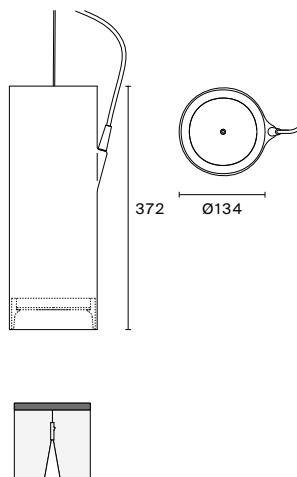

Product use: indoor

Materials: aluminium extrusion cylindrical body

Colors: white, polished, anthracite, metalized grey

Description: Aluminium suspensions in two diameters and different lengths. The particular design of the body is achieved through hydroforming. The power cable enters the side of the cylinder, providing two-way emission without casting a shadow on the ceiling. The polished aluminium casing holds the light source in a recessed position, preventing glare and improving visual comfort.

E04100
E04105

Weight
0.8 / 0.95 kg

E04110

Weight
1.25 kg

E04135

Weight
1.25 / 2.15 kg

EA1060
ceiling rose
for E04 susp.