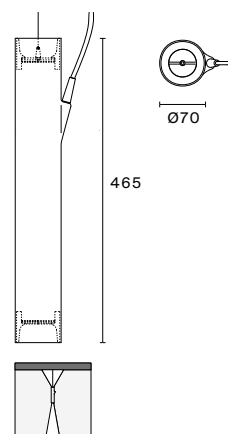

Product use: indoor

Materials: aluminium extrusion cylindrical body

Colors: white, polished, anthracite, metalized grey

Description: Aluminium suspensions in two diameters and different lengths. The particular design of the body is achieved through hydroforming. The power cable enters the side of the cylinder, providing two-way emission without casting a shadow on the ceiling. The polished aluminium casing holds the light source in a recessed position, preventing glare and improving visual comfort.

E04100
E04105

Weight
0.8 / 0.95 kg

E04110

Weight
1.25 kg

E04135

Weight
1.25 / 2.15 kg

EA1060
ceiling rose
for E04 susp.