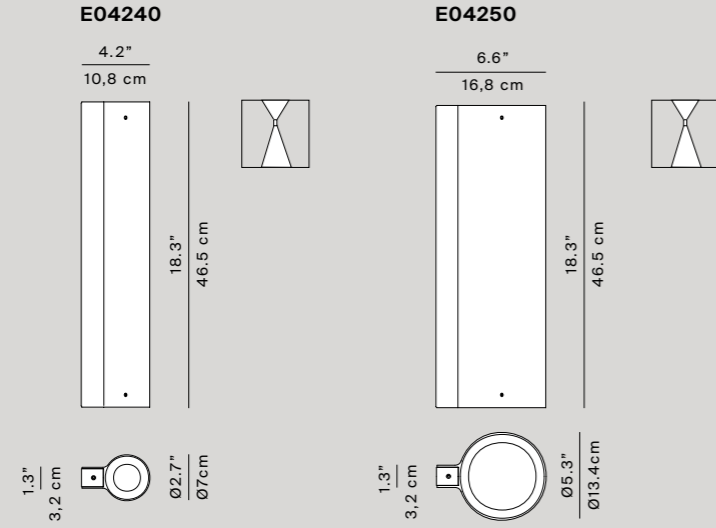

E04250
independent on/off
dimmable
push dim/DALI
weight 4,00 kg

| | | | |
|---------------------|---------------|--|----------|
| Light source | E04200 | LED module COB 12W 2700K (beam 35° or 55°) | A++ |
| | | LED module dim to warm 13W 3000K (beam 30° or 50°) | A++ |
| | | LED GU10 dimmable | A++/A+/A |
| | E04220 | LED module COB 19W 2700K (beam 35° or 55°) | A++ |
| | | LED module dim to warm 20W 3000K (beam 25° or 40°) | A++ |
| | | LED G53 dimmable | A++/A+/A |