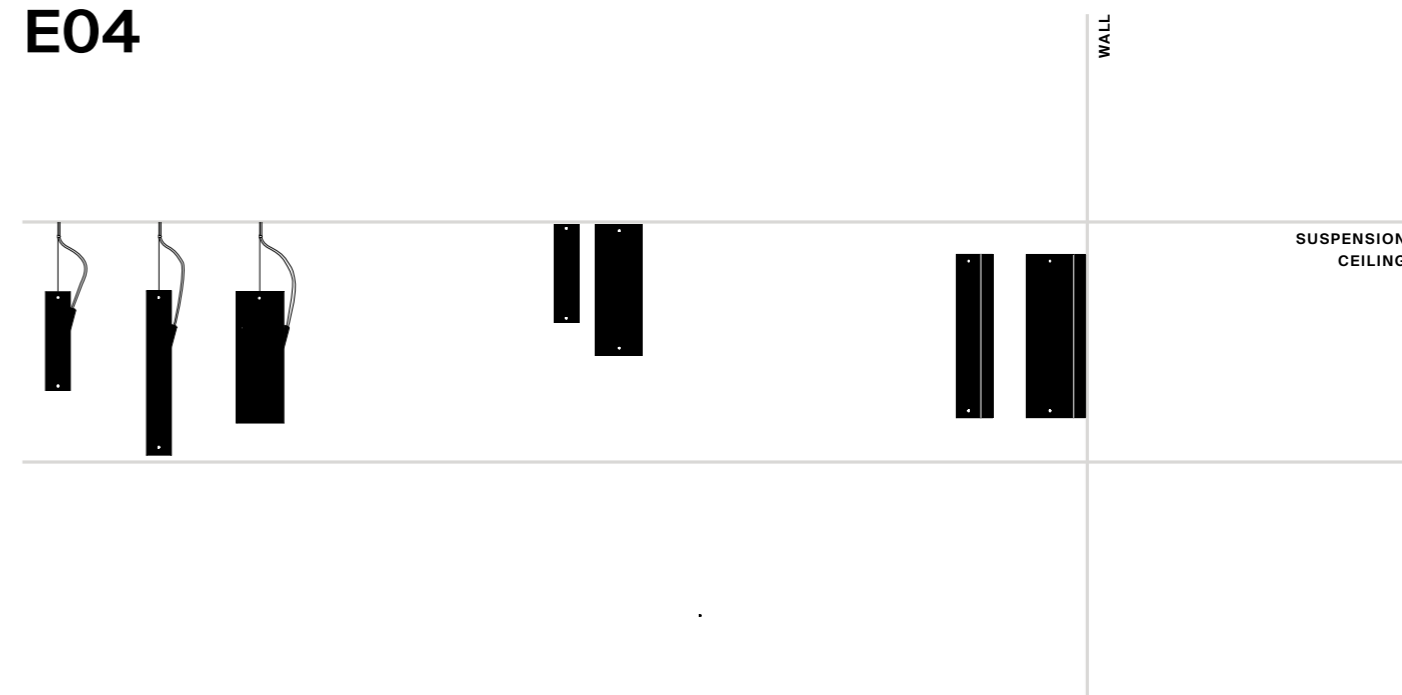

Habits Studio

E04
Ceiling / wall / suspension

E04

Habits Studio, 2006

EN Indoor wall, ceiling and suspension fixtures. With essential elegance and outstanding performance, these lamps now come with new optical fittings and LED light sources, in a range of colors that interpret the latest trends in interior decorating with personality and nonchalance. The extruded aluminium cylinders are enhanced by satin-finish coating in the colors brass, alu, white and black.