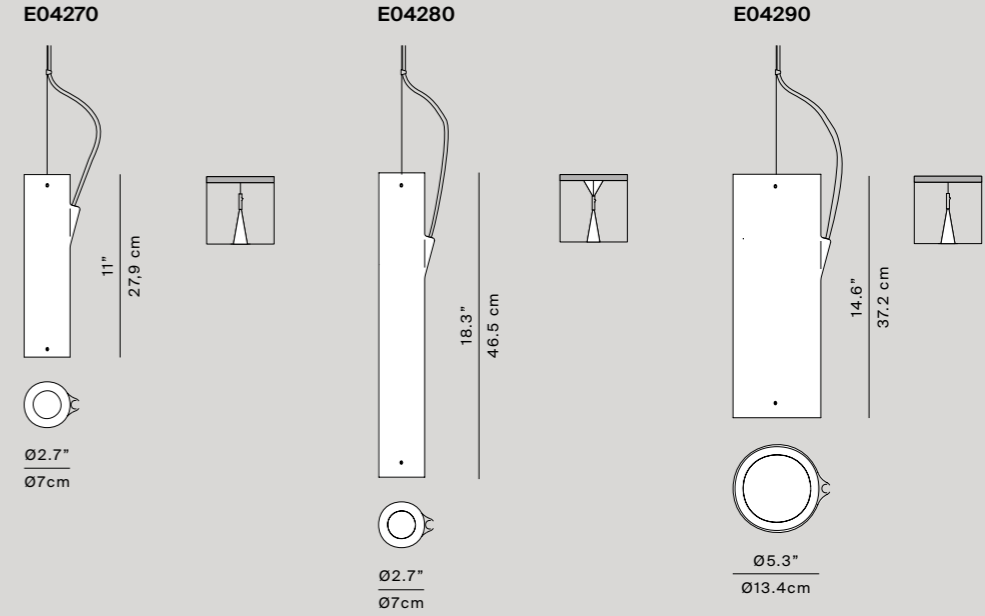

E04250
independent on/off
dimmable
push dim/DALI
weight 4,00 kg

| | | | |
|---------------------|---------------|--|----------|
| Light source | E04200 | LED module COB 12W 2700K (beam 35° or 55°) | A++ |
| | | LED module dim to warm 13W 3000K (beam 30° or 50°) | A++ |
| | | LED GU10 dimmable | A++/A+/A |
| | E04220 | LED module COB 19W 2700K (beam 35° or 55°) | A++ |
| | | LED module dim to warm 20W 3000K (beam 25° or 40°) | A++ |
| | | LED G53 dimmable | A++/A+/A |

Materials Aluminium extrusion cylindrical body

Structure finishes Matt white Matt black Matt alu Matt brass

Insulation class

E04

E04 suspension

E04270
dimmable
push dim/DALI
weight 0,95 kg

E04280
dimmable
push dim/DALI
weight 2,00 kg

E04290
dimmable
push dim/DALI
weight 2,30 kg

| | | | |
|------------------|---------------|--------------|--|
| Accessory | EA1096 | ceiling rose | |
|------------------|---------------|--------------|--|