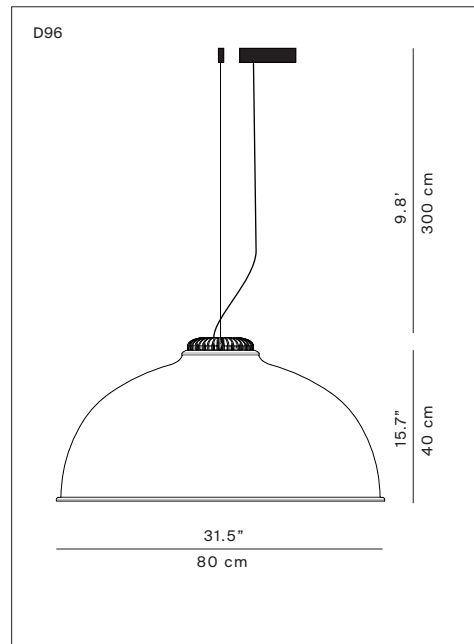

FAREL

Design Diego Sferazza 2018

**LUCE
PLAN**

Type: Suspension
Lamps: LED 23W 2700K - CRI 90+
dimmable push/DALI
Product use: Indoor / acoustic solution
Materials: Shade: Flame retardant acoustic material and fabric.
Rings and heat sink in coated aluminium

Colors: **Rings and heat sink:**
Matt alu, matt black and matt brass
External / Internal lampshade:
Light grey / Dark grey
Dark grey / White
Rust / Dark grey
Aquamarine / White

Description: For the first time in the Luceplan catalogue, Farel introduces an iconic dome structure, a neutral geometric form proposed in sound-absorbing thermoformed material with outer fabric cladding.

Insulation class:

Reference code: **Rings and heat sink**
D96/1D 1D960/1D0001 matt black
1D960/1D0020 matt alu
1D960/1D0030 matt brass

Lampshade
D96C 1D960C0000A2 light grey / dark grey
1D960C0000A3 dark grey / white
1D960C0000B2 rust / dark grey
1D960C0000E2 aquamarine / white