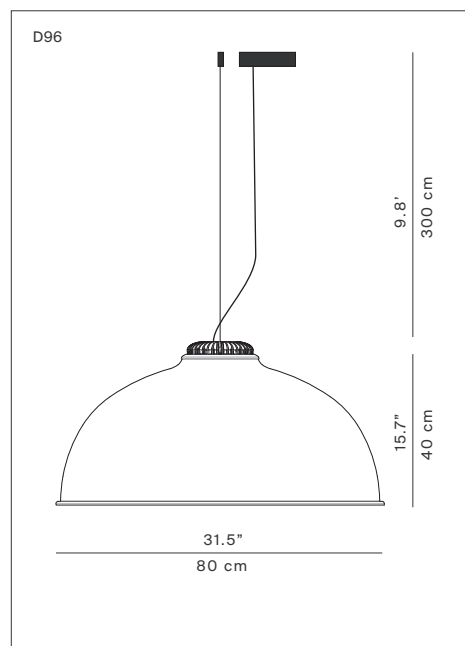

FAREL

Design Diego Sferazza 2018

Type: Suspension
 Lamps: LED 32W 2700K - CRI 90+
 Product use: Indoor / acoustic solution
 Materials: Shade: Flame retardant acoustic material and fabric.
 Rings and heat sink in coated aluminium

Colors: **Rings and heat sink:**
 Matt alu, matt black and matt brass
External / Internal lampshade:
 Light grey / Dark grey
 Dark grey / White
 Rust / Dark grey
 Aquamarine / White

Description: For the first time in the Luceplan catalogue, Farel introduces an iconic dome structure, a neutral geometric form proposed in sound-absorbing thermoformed material with outer fabric cladding.

Insulation class:

Reference code: **Rings and heat sink**
D96/1D 1D960/1D0001 matt black
 1D960/1D0020 matt alu
 1D960/1D0030 matt brass

Lampshade
D96C 1D960C0000A2 light grey / dark grey
 1D960C0000A3 dark grey / white
 1D960C0000B2 rust / dark grey
 1D960C0000E2 aquamarine / white