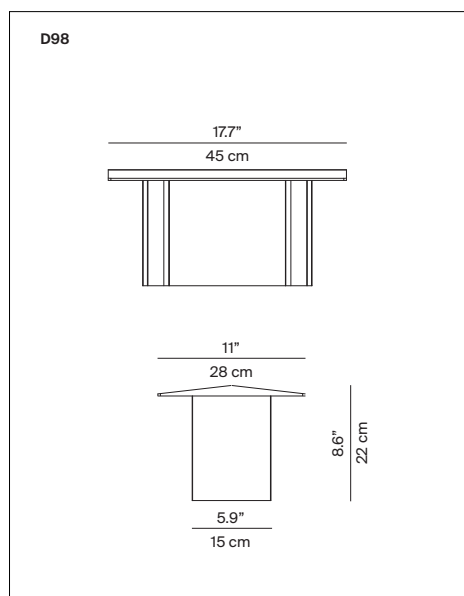

Fienile

Design Daniel Rybakken, 2019

**LUCE
PLAN**

Type:	Table	
Lamps:	LED 19W @ 2700K, CRI 90 dimmer on board	EEL: A+
Product use:	Indoor	
Materials:	Anodized aluminium structure and polycarbonate screen	
Colors:	Rose, Prosecco and Green forest	
Description:	A work of micro-architecture that projects soft, warm light from above onto a lower surface, giving rise to unusual compositions of brightness and shadow. The light slides along the lateral walls with a wall-washer effect, created by the LED sources with dimmers, by means of a touch function.	

Insulation class:

Reference code: D98=W1 1D980=W10024 Rose
1D980=W10028 Prosecco
1D980=W10036 Forest green