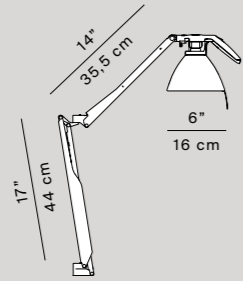

D33Nt100
on/off switch

D33Nsp60
on/off switch
weight 0,65 Kg

D33Nsp100
on/off switch
weight 0,70 Kg

Accessories

D33N /1
table base

D33N/3
fixing pin

D33N/4
clamp

D33N/5
desk joint