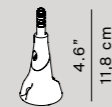

D33Nt100
on/off switch

D33Nsp60
on/off switch
weight 0,65 Kg

D33Nsp100
on/off switch
weight 0,70 Kg

Accessories

D33N /1
table base

D33N/3
fixing pin

D33N/4
clamp

D33N/5
desk joint