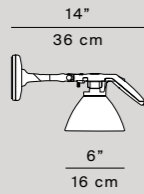

D33N

Fortebraccio

TECHNICAL DATA

D33N100
on/off switch

D33Nt100
on/off switch

D33Nsp60
on/off switch
weight 0,65 Kg

D33Nsp100
on/off switch
weight 0,70 Kg

Accessories

D33N /1
table base

D33N/3
fixing pin

D33N/4
clamp

D33N/5
desk joint

EEL

Light source	D33N100 / D33Nt100	LED filament E27 70W HSGSA E27 energy saver	A++ / A+ / A D
	D33Nsp60	LED E14 28W spot R50 E14 energy saver 42W HSGSA E14 energy saver	A++ / A+ / A D
	D33sp100	LED filament E27 70W HSGSA E27 energy saver	A++ / A+ / A D

Materials Injection-molded polycarbonate grip handle, sheared and formed steel arms, die-cast metal joints

Structure finishes Glossy white Black soft-touch Alu

Insulation class

TECHNICAL DATA

MOD. Fortebraccio

MOD. Fortebraccio

LUCEPLAN 2019/20

LUCEPLAN 2019/20