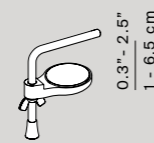

D33Nt100
on/off switch

D33Nsp60
on/off switch
weight 0,65 Kg

D33Nsp100
on/off switch
weight 0,70 Kg

Accessories

D33N /1
table base

D33N/3
fixing pin

D33N/4
clamp

D33N/5
desk joint