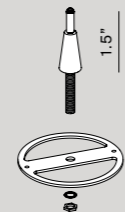

D33Nt100
on/off switch

D33Nsp60
on/off switch
weight 0,65 Kg

D33Nsp100
on/off switch
weight 0,70 Kg

Accessories

D33N /1
table base

D33N/3
fixing pin

D33N/4
clamp

D33N/5
desk joint