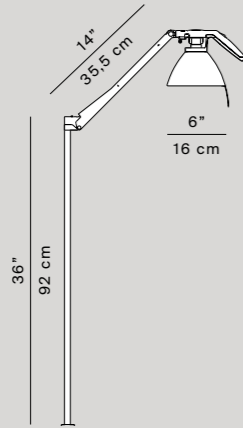

D33Nt100
on/off switch

D33Nsp60
on/off switch
weight 0,65 Kg

D33Nsp100
on/off switch
weight 0,70 Kg

Accessories

D33N /1
table base

D33N/3
fixing pin

D33N/4
clamp

D33N/5
desk joint