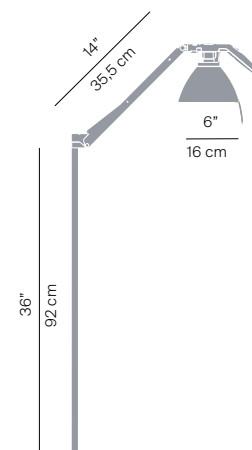

D33N/1
base