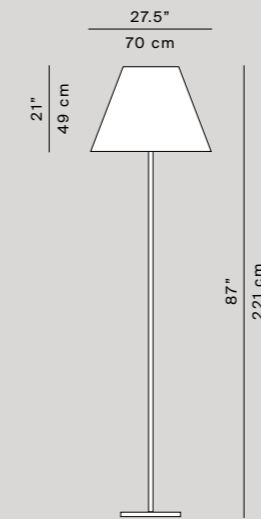

D13Gair
D13Gair/2