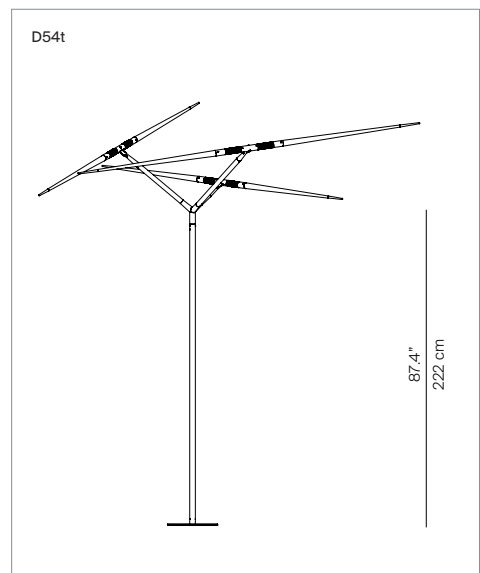

# JAVELOT MACRO

design Odile Decq, 2010

**LUCE  
PLAN**

Type:	Floor	
Light source:	3 x 2 LED 8W <sup>(1)</sup> 3000K	EEL: A
Product use:	Outdoor	
Materials:	Aluminium body painted black, cone satined methacrylate diffuser	
Colors:	Structure in black	
Description:	This evocative lighting fixture dedicated to the extension project of MACRO - Rome's Museum of contemporary Art - has three aluminium bodies with conical satin - finished methacrylate tips that shed suggestive light from LED sources. The three "javelins" have different lengths and intersect at an asymmetrical joint, assembled on the stem, to create unprecedented outdoor choreographies.	
Insulation class:	 IP65 CE	
Reference code:	D54t	1D540T000001 black

<sup>(1)</sup> The LED lamps cannot be changed in the luminaire