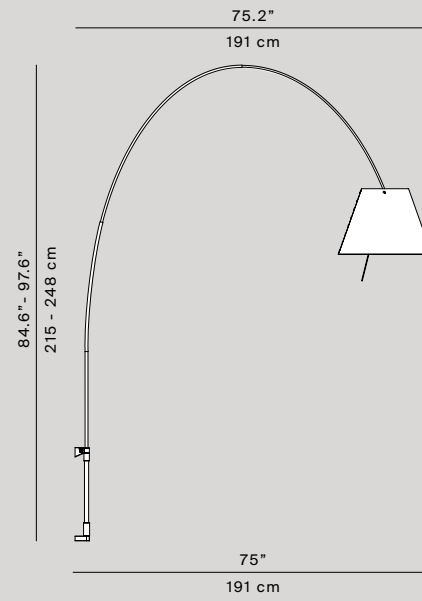

D13Esas
dimnable with
wall control

D13/91
diffuser accessory
bulb not included

Polycarbonate diffuser for halogen
E27 Energy saver max 105W bulbs.
Mounting on the diffuser's rods
support.

TECHNICAL DATA

EEL

Light source	D13Ed / D13Ei / D13Ead / D13Eai / D13Esas	LED E27 dimmable max 105W E27 energy saver	A++ / A+ / A D
Materials	Aluminium stem, polycarbonate shade		
Structure finishes*	Alu	Black	
Shade finishes	Red	Black	White Shaded stone
Insulation class			

MOD. Lady Costanza

LUCEPLAN 2019/20

* Wall version in alu finish only