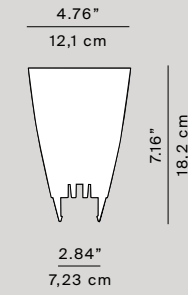

Polycarbonate diffuser for halogen  
E27 Energy saver max 105W bulbs.  
Mounting on the diffuser's rods  
support.

TECHNICAL DATA

EEL

<b>Light source</b>	<b>D13Ed / D13Ei / D13Ead / D13Eai / D13Esas</b>	LED E27 dimmable max 105W E27 energy saver	A++ / A+ / A D
<b>Materials</b>	Aluminium stem, polycarbonate shade		
<b>Structure finishes*</b>	Alu	Black	
<b>Shade finishes</b>	Red	Black	White Shaded stone
<b>Insulation class</b>			