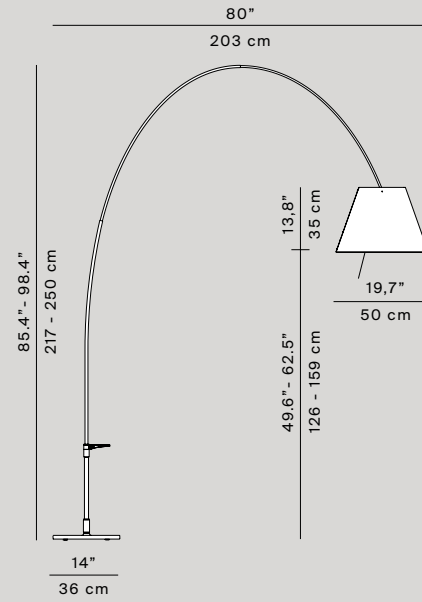

D13E

Lady Costanza

D13Ed
sensor dimmer
D13Ei
on/off switch

D13Ead*
sensor dimmer
D13Eai*
on/off switch