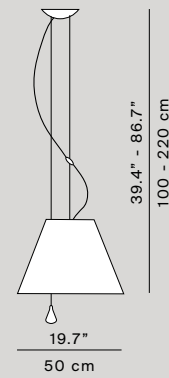

D13E

Lady Costanza

D13Ed
sensor dimmer
D13Ei
on/off switch

D13Ead*
sensor dimmer
D13Eai*
on/off switch

D13Esas
dimnable with
wall control

D13/91
diffuser accessory
bulb not included

Polycarbonate diffuser for halogen
E27 Energy saver max 105W bulbs.
Mounting on the diffuser's rods
support.

TECHNICAL DATA

EEL

Light source	D13Ed / D13Ei / D13Ead / D13Eai / D13Esas	LED E27 dimmable max 105W E27 energy saver	A++ / A+ / A D
Materials	Aluminium stem, polycarbonate shade		
Structure finishes*	Alu	Black	
Shade finishes	Red	Black	White Shaded stone
Insulation class			

MOD. Lady Costanza

LUCEPLAN 2019/20

* Wall version in alu finish only