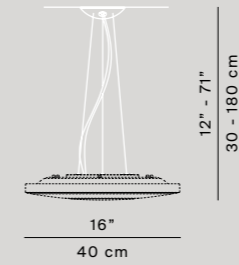

D41

Lightdisc

D41/32.22
 electronic ballast
 EEI: A2
 weight 1,70 kg

D41/40.55 D
 electronic ballast
 dimmable push/DALI
 EEI: A2
 weight 1,90 kg

D41/40/03
 suspension kit
 only for D41/40.55
IP20

			EEL
Light source	D41/32.22	22W FSC T5 2GX13	A
	D41/40.55D	55W FSC T5 2GX13 dimmable push/DALI	A
Materials	Unbreakable, watertight polycarbonate		
Structure finishes	<input type="radio"/> Transparent <input type="radio"/> White		
Front finishes	<input type="radio"/> Opaline <input type="radio"/> Transparent		
Insulation class	<input type="checkbox"/> <input type="checkbox"/> IP65 <input type="checkbox"/> CE		