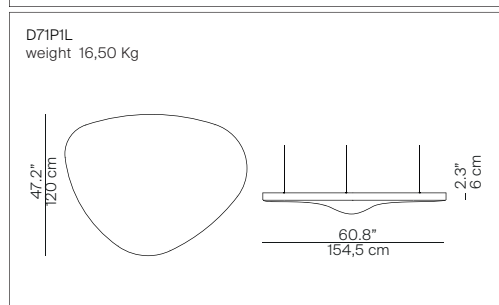

PÉTALE

design Odile Decq, 2011

**LUCE
PLAN**

Type Suspension
 Light source: direct light LED optic 45W EEL: A++
 dimmable push/DALI
 with not dimmable LED low power strip
 on inside for light accent

Product use Indoor
 Materials Sound absorbing panel
 Colors White elastic tissue

Specifications: 

Reference code: D71PL 1D710P0L0002
 D71P1L 1D710P1L0002
 D71CL 1D710C0L0002

Optic
 D71/6DL 1D71/6DL0002

Top cover lamp body
 D71/OAC 1D71/OAC0002 cover for D71CL
 D71/OAP 1D71/OAP0002 cover for D71PL
 D71/OAP1 1D71/OAP1002 cover for D71P1L