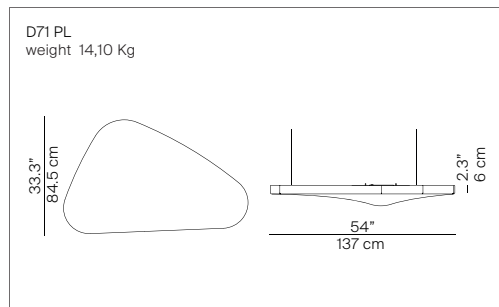

PÉTALE

design Odile Decq, 2011

**LUCE
PLAN**

Type Suspension
 Light source: direct light LED optic 45W EEL: A++
 dimmable push/DALI
 with not dimmable LED low power strip
 on inside for light accent

Product use Indoor
 Materials Sound absorbing panel
 Colors White elastic tissue

Specifications: 

Reference code: D71PL 1D710P0L0002
 D71P1L 1D710P1L0002
 D71CL 1D710C0L0002

Optic
 D71/6DL 1D71/6DL0002

Top cover lamp body
 D71/OAC 1D71/OAC0002 cover for D71CL
 D71/OAP 1D71/OAP0002 cover for D71PL
 D71/OAP1 1D71/OAP1002 cover for D71P1L