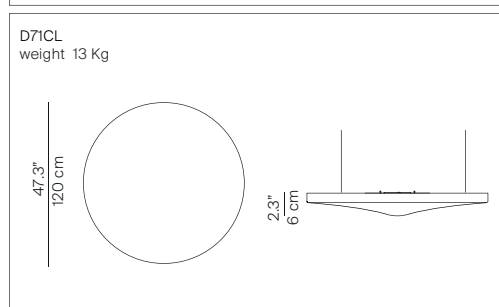

PÉTALE

design Odile Decq, 2011

**LUCE
PLAN**

Type Suspension
 Light source: direct light LED optic 45W EEL: A++
 dimmable push/DALI
 with not dimmable LED low power strip
 on inside for light accent

Product use Indoor
 Materials Sound absorbing panel
 Colors White elastic tissue

Description Light as a suspended petal, white as the subdued lighting and with a softness that enhances it. A suspension lamp with an organic form which conceals the magic of silence within: the body consists of a sound-absorbent panel upholstered in white fabric

Specifications: 

Reference code: D71PL 1D710P0L0002
 D71P1L 1D710P1L0002
 D71CL 1D710C0L0002

Optic
 D71/6DL 1D71/6DL0002

Top cover lamp body
 D71/OAC 1D71/OAC0002 cover for D71CL
 D71/OAP 1D71/OAP0002 cover for D71PL
 D71/OAP1 1D71/OAP1002 cover for D71P1L