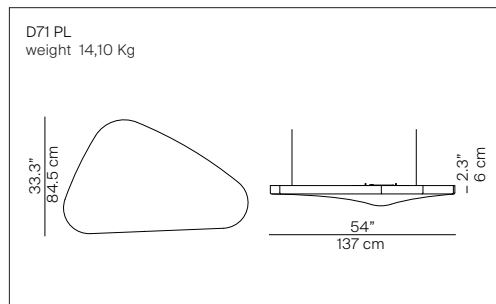

# PÉTALE

design Odile Decq, 2011

**LUCE  
PLAN**

Type	Suspension	
Light source:	direct light LED optic 45W dimmable push/DALI with not dimmable LED low power strip on inside for light accent	EEL: A++
Product use	Indoor	
Materials	Sound absorbing panel	
Colors	White elastic tissue	
Description	Light as a suspended petal, white as the subdued lighting and with a softness that enhances it. A suspension lamp with an organic form which conceals the magic of silence within: the body consists of a sound-absorbent panel upholstered in white fabric	

Specifications:   

Reference code:	D71PL	1D710P0L0002	
	D71P1L	1D710P1L0002	
	D71CL	1D710C0L0002	strip LED 700 lm
	Optic		
	D71/6DL	1D71/6DL0002	LED 45W 3.480 lm
	Top cover lamp body		
	D71/OAC	1D71/OAC0002	cover for D71CL
	D71/OAP	1D71/OAP0002	cover for D71PL
	D71/OAP1	1D71/OAP1002	cover for D71P1L