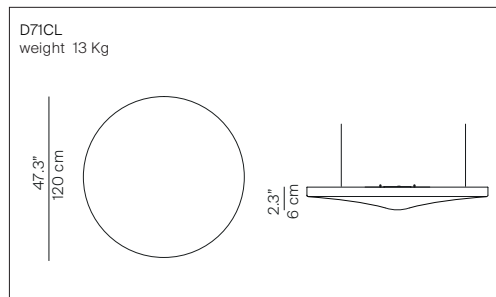

# PÉTALE

design Odile Decq, 2011

**LUCE  
PLAN**

Type	Suspension	
Light source:	direct light LED optic 45W dimmable push/DALI with not dimmable LED low power strip on inside for light accent	EEL: A++
Product use	Indoor	
Materials	Sound absorbing panel	
Colors	White elastic tissue	
Description	Light as a suspended petal, white as the subdued lighting and with a softness that enhances it. A suspension lamp with an organic form which conceals the magic of silence within: the body consists of a sound-absorbent panel upholstered in white fabric	

Specifications:   

Reference code:	D71PL	1D710P0L0002	
	D71P1L	1D710P1L0002	
	D71CL	1D710C0L0002	strip LED 700 lm
	Optic		
	D71/6DL	1D71/6DL0002	LED 45W 3.480 lm
	Top cover lamp body		
	D71/OAC	1D71/OAC0002	cover for D71CL
	D71/OAP	1D71/OAP0002	cover for D71PL
	D71/OAP1	1D71/OAP1002	cover for D71P1L