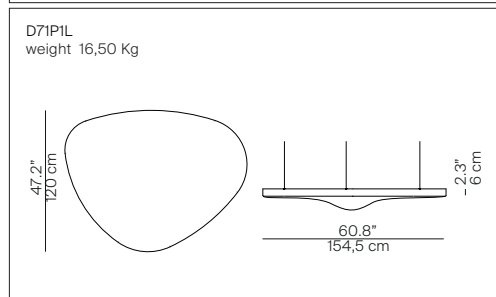

# PÉTALE

design Odile Decq, 2011

**LUCE  
PLAN**

Type	Suspension	
Light source:	direct light LED optic 45W dimmable push/DALI with not dimmable LED low power strip on inside for light accent	EEL: A++
Product use	Indoor	
Materials	Sound absorbing panel	
Colors	White elastic tissue	
Description	Light as a suspended petal, white as the subdued lighting and with a softness that enhances it. A suspension lamp with an organic form which conceals the magic of silence within: the body consists of a sound-absorbent panel upholstered in white fabric	

Specifications:   

Reference code:	D71PL	1D710P0L0002	
	D71P1L	1D710P1L0002	
	D71CL	1D710C0L0002	strip LED 700 lm
	Optic		
	D71/6DL	1D71/6DL0002	LED 45W 3.480 lm
	Top cover lamp body		
	D71/OAC	1D71/OAC0002	cover for D71CL
	D71/OAP	1D71/OAP0002	cover for D71PL
	D71/OAP1	1D71/OAP1002	cover for D71P1L