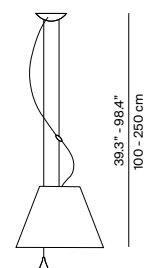

D13sasL
dimmable by
wall dimmer