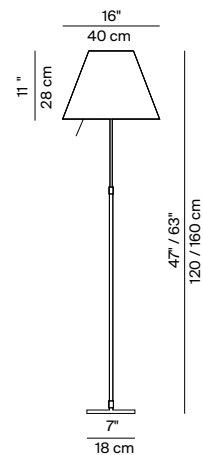

D13t L
sensor dimmer