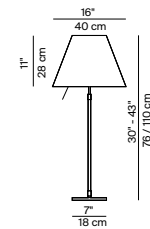

COSTANZA LED

design Paolo Rizzatto, 1986/2014

Type: Table, floor, suspension

Light source: LED 26W mid Power 2300lm @ 2700K
sensor dimmer 0-10V (floor version only), on/off

Product use: Indoor

Materials: aluminium body
interchangeable polycarbonate silkscreened shade

Colors: Structure in alu
Shade in white, comfort green, edgy pink, mistic white,
soft skin, shaded stone, primary red, liquorice black,
petroleum blue, smart yellow, concrete grey

Description: The evolution of LED technology has made it possible
to update the Costanza lamp without altering
the functional quality and essential lines
of the classic version

Certifications: c

Reference code: Structure

D13i L	1D13L=010520	alu
D13t L	1D13LT000520	alu
D13sasL	1D13LSA00520	alu

Shade

D13/1/4	1D13N0100502	white

Mezzo Tono collection

D13/1/2	1D13N0100537	comfort green
	1D13N0100524	edgy pink
	1D13N0100534	mistic white
	1D13N0100538	soft skin
	1D13N0100539	shaded stone

Radieuse collection

D13/1/2	1D13N0100508	primay red
	1D13N0100501	liquorice black
	1D13N0100536	petroleum blue
	1D13N0100506	smart yellow
	1D13N0100505	concrete grey

The LED lamps cannot be changed in the luminaire