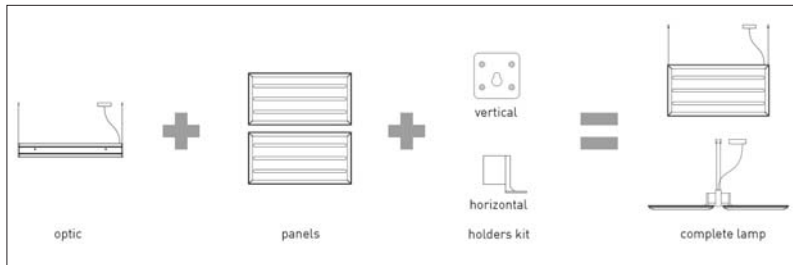

Certification: