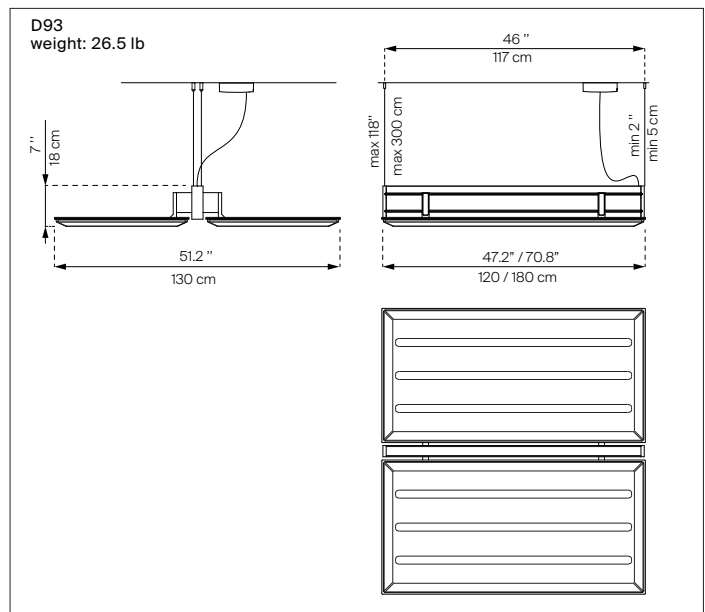

DIADE

design Monica Armani

Type: Suspension
 Light source: **D93 (47")**
direct version
 LED 45W, 3500K
 dimmable 0-10V - 120/277V~
direct/indirect version (only for horizontal configuration)
 45W + 35W, 3500K
 dimmable 0 - 10V - 120/277V~
D93 (71")
direct version
 LED 65W, 3500K
 dimmable 0-10V - 120/277V~
direct/indirect version (only for horizontal configuration)
 65W + 55W, 3500K
 dimmable 0-10V - 120/277V~

Product use : Indoor
 Material: Lamp body in aluminium
 Sound-absorbing panel in molded pet
 Colors: structure: natural grey aluminium
 panel: White/Black, White/Blue, White/Beige

Description : A linear LED lamp for the workplace, the technical LED lighting, ideal for work, is directly downward by the central line, with the possibility of two beams, depending on lighting requirements.

Certification:

Reference code:

Optic 47"		
D93SDDC	1D930SDDC520	(direct light) alu
D93SDIC	1D930SDLC520	(direct/indirect light) alu
Panels 47"		
D93/1	1D93010000A1	white/black
	1D93010000A2	white/blue
	1D93010000A4	white/beige
Optic 71"		
D93SDDL	1D930SDDL520	(direct light) alu
D93SDIL	1D930SDLL020	(direct/indirect light) alu
Panels 71"		
D93/3	1D93030000A1	white/black
	1D93030000A2	white/blue
	1D93030000A4	white/beige
Vertical support kit		
D93/5	1D9305000020	alu (for Diade 47")
D93/7	1D9307000020	alu (for Diade 71")
Orizzontal support kit		
D93/6	1D9306000020	alu (for Diade 47")
D93/8	1D9308000020	alu (for Diade 71")