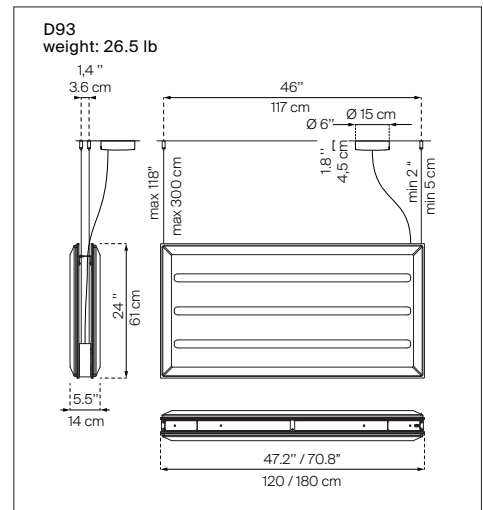

DIADE

design Monica Armani

Type: Suspension
 Light source: **D93 (47")**
direct version
 LED 45W, 3500K
 dimmable 0-10V - 120/277V~
direct/indirect version (only for horizontal configuration)
 45W + 35W, 3500K
 dimmable 0 - 10V - 120/277V~
D93 (71")
direct version
 LED 65W, 3500K
 dimmable 0-10V - 120/277V~
direct/indirect version (only for horizontal configuration)
 65W + 55W, 3500K
 dimmable 0-10V - 120/277V~

Product use : Indoor
 Material: Lamp body in aluminium
 Sound-absorbing panel in molded pet
 Colors: structure: natural grey aluminium
 panel: White/Black, White/Blue, White/Beige

Description : A linear LED lamp for the workplace, the technical LED lighting, ideal for work, is directly downward by the central line, with the possibility of two beams, depending on lighting requirements.

Certification:

Reference code:

Optic 47"		
D93SDDC	1D930SDDC520	(direct light) alu
D93SDIC	1D930SDLC520	(direct/indirect light) alu
Panels 47"		
D93/1	1D93010000A1	white/black
	1D93010000A2	white/blue
	1D93010000A4	white/beige
Optic 71"		
D93SDDL	1D930SDDL520	(direct light) alu
D93SDIL	1D930SDLL020	(direct/indirect light) alu
Panels 71"		
D93/3	1D93030000A1	white/black
	1D93030000A2	white/blue
	1D93030000A4	white/beige
Vertical support kit		
D93/5	1D9305000020	alu (for Diade 47")
D93/7	1D9307000020	alu (for Diade 71")
Orizzontal support kit		
D93/6	1D9306000020	alu (for Diade 47")
D93/8	1D9308000020	alu (for Diade 71")