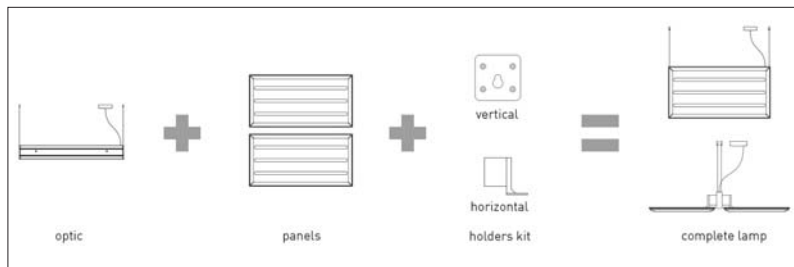

Certification: