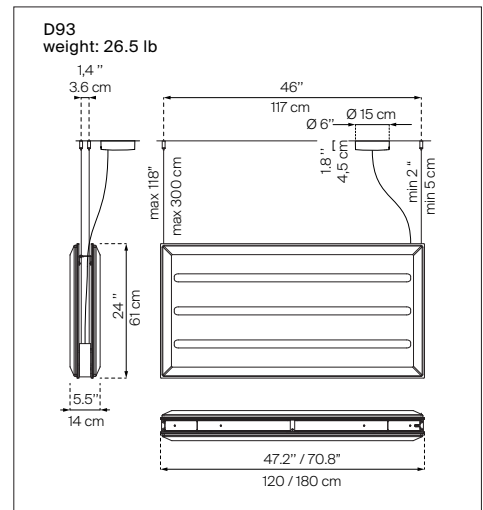

# DIADE

design Monica Armani

Type: Suspension  
 Light source: **D93 (47")**  
**direct version**  
 LED 45W, 3500K  
 dimmable 0-10V - 120/277V~  
**direct/indirect version (only for horizontal configuration)**  
 45W + 35W, 3500K  
 dimmable 0 - 10V - 120/277V~  
**D93 (71")**  
**direct version**  
 LED 65W, 3500K  
 dimmable 0-10V - 120/277V~  
**direct/indirect version (only for horizontal configuration)**  
 65W + 55W, 3500K  
 dimmable 0-10V - 120/277V~

Product use : Indoor  
 Material: Lamp body in aluminium  
 Sound-absorbing panel in molded pet  
 Colors: structure: natural grey aluminium  
 panel: White/Black, White/Blue, White/Beige

Description : A linear LED lamp for the workplace, the technical LED lighting, ideal for work, is directly downward by the central line, with the possibility of two beams, depending on lighting requirements.

Certification:

Reference code:

<b>Optic 47"</b>		
D93SDDC	1D930SDDC520	(direct light) alu
D93SDIC	1D930SDLC520	(direct/indirect light) alu
<b>Panels 47"</b>		
D93/1	1D93010000A1	white/black
	1D93010000A2	white/blue
	1D93010000A4	white/beige
<b>Optic 71"</b>		
D93SDDL	1D930SDDL520	(direct light) alu
D93SDIL	1D930SDIL520	(direct/indirect light) alu
<b>Panels 71"</b>		
D93/3	1D93030000A1	white/black
	1D93030000A2	white/blue
	1D93030000A4	white/beige
<b>Vertical support kit</b>		
D93/5	1D9305000020	alu (for Diade 47")
D93/7	1D9307000020	alu (for Diade 71")
<b>Orizzontal support kit</b>		
D93/6	1D9306000020	alu (for Diade 47")
D93/8	1D9308000020	alu (for Diade 71")