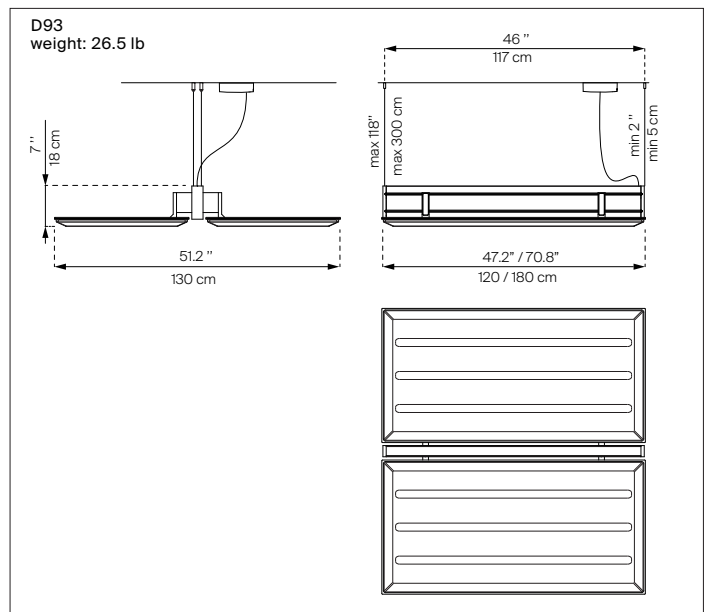

# DIADE

design Monica Armani

Type: Suspension  
 Light source: **D93 (47")**  
**direct version**  
 LED 45W, 3500K  
 dimmable 0-10V - 120/277V~  
**direct/indirect version (only for horizontal configuration)**  
 45W + 35W, 3500K  
 dimmable 0 - 10V - 120/277V~  
**D93 (71")**  
**direct version**  
 LED 65W, 3500K  
 dimmable 0-10V - 120/277V~  
**direct/indirect version (only for horizontal configuration)**  
 65W + 55W, 3500K  
 dimmable 0-10V - 120/277V~

Product use : Indoor  
 Material: Lamp body in aluminium  
 Sound-absorbing panel in molded pet  
 Colors: structure: natural grey aluminium  
 panel: White/Black, White/Blue, White/Beige

Description : A linear LED lamp for the workplace, the technical LED lighting, ideal for work, is directly downward by the central line, with the possibility of two beams, depending on lighting requirements.

Certification:

Reference code:

<b>Optic 47"</b>		
D93SDDC	1D930SDDC520	(direct light) alu
D93SDIC	1D930SDLC520	(direct/indirect light) alu
<b>Panels 47"</b>		
D93/1	1D93010000A1	white/black
	1D93010000A2	white/blue
	1D93010000A4	white/beige
<b>Optic 71"</b>		
D93SDDL	1D930SDDL520	(direct light) alu
D93SDIL	1D930SDIL520	(direct/indirect light) alu
<b>Panels 71"</b>		
D93/3	1D93030000A1	white/black
	1D93030000A2	white/blue
	1D93030000A4	white/beige
<b>Vertical support kit</b>		
D93/5	1D9305000020	alu (for Diade 47")
D93/7	1D9307000020	alu (for Diade 71")
<b>Orizzontal support kit</b>		
D93/6	1D9306000020	alu (for Diade 47")
D93/8	1D9308000020	alu (for Diade 71")