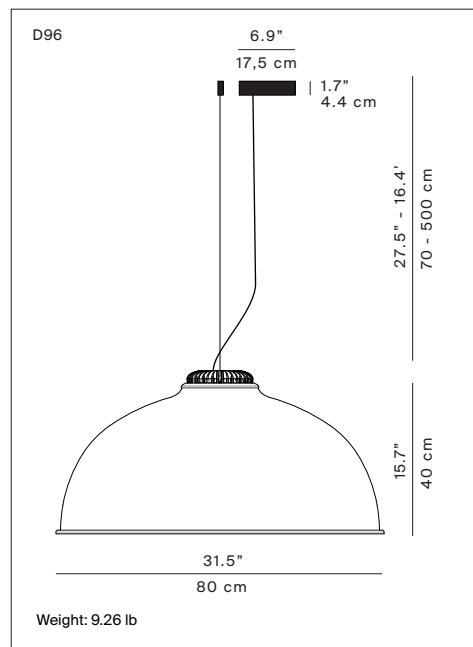

Marking: 

Reference code:

<b>Rings and heat sink</b>			
<b>D96/2D</b>	1D960/2D0501		matt black
<b>2700K</b>	1D960/2D0520		matt alu
	1D960/2D0530		matt brass
<b>D96/3D</b>	1D960/3D0501		matt black
<b>3000K</b>	1D960/3D0520		matt alu
	1D960/3D0530		matt brass
<b>D96/4D</b>	1D960/4D0501		matt black
<b>3500K</b>	1D960/4D0520		matt alu
	1D960/4D0530		matt brass
<b>Lampshade</b>			
<b>D96C</b>	1D960C0000A2		light grey / dark grey
	1D960C0000A3		dark grey / white
	1D960C0000B2		rust / dark grey
	1D960C0000E2		aquamarine / white