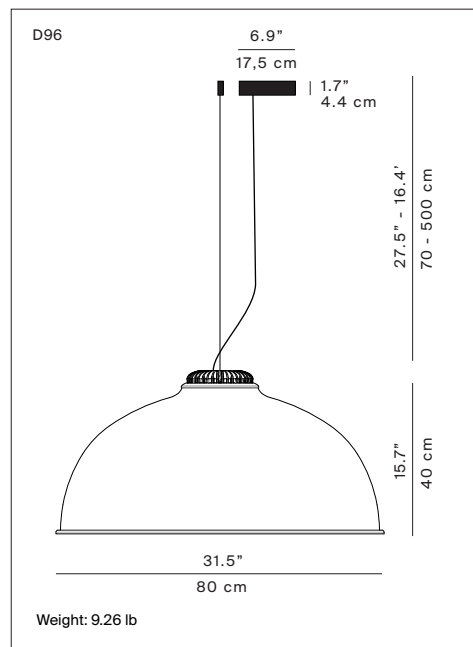

FAREL

Design Diego Sferazza 2018

- Type: Suspension
- Lamps: LED 25W available in 2700/3000/3500K - CRI 90
3000K stock Item
2700K & 3500K on request with min 15 pieces.
dimmable 0-10V @ 120/277V~
or leading & trailing edge @ 120V~
Upon request wider beam lens available.
- Product use: Indoor / acoustic solution
- Materials: Shade: Flame retardant acoustic material and fabric.
Rings and heat sink in coated aluminium
- Colors: **Rings and heat sink:**
Matt alu, matt black and matt brass
External / Internal lampshade:
Light grey / Dark grey
Dark grey / White
Rust / Dark grey
Aquamarine / White
- Description: For the first time in the Luceplan catalogue, Farel introduces an iconic dome structure, a neutral geometric form proposed in sound-absorbing thermoformed material with outer fabric cladding.

Marking:

Reference code:

Rings and heat sink			
D96/2D	1D960/2D0501		matt black
2700K	1D960/2D0520		matt alu
	1D960/2D0530		matt brass
D96/3D	1D960/3D0501		matt black
3000K	1D960/3D0520		matt alu
	1D960/3D0530		matt brass
D96/4D	1D960/4D0501		matt black
3500K	1D960/4D0520		matt alu
	1D960/4D0530		matt brass
Lampshade			
D96C	1D960C0000A2		light grey / dark grey
	1D960C0000A3		dark grey / white
	1D960C0000B2		rust / dark grey
	1D960C0000E2		aquamarine / white