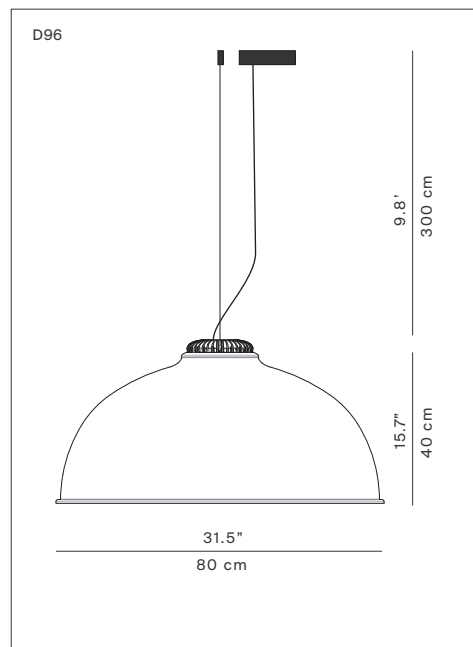

Marking: 

Reference code:

<b>Rings and heat sink</b>			
<b>D96/2D</b>	1D960/2D0501		matt black
<b>2700K</b>	1D960/2D0520		matt alu
	1D960/2D0530		matt brass
<b>D96/3D</b>	1D960/3D0501		matt black
<b>3000K</b>	1D960/3D0520		matt alu
	1D960/3D0530		matt brass
<b>D96/4D</b>	1D960/4D0501		matt black
<b>3500K</b>	1D960/4D0520		matt alu
	1D960/4D0530		matt brass
<b>Lampshade</b>			
<b>D96C</b>	1D960C0000A2		light grey / dark grey
	1D960C0000A3		dark grey / white
	1D960C0000B2		rust / dark grey
	1D960C0000E2		aquamarine / white