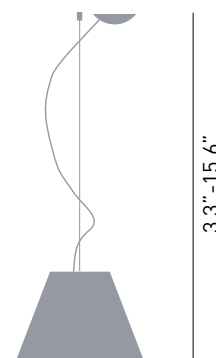

# GRANDE COSTANZA

design Paolo Rizzatto, 2006

**LUCE  
PLAN**

- Type: Suspension
- Light source: D13 G s.i.  
3x100W A-21 med.base  
D13 G s.flu.  
3x26W CFTR GX24 q-3 120-277V~50/60Hz
- Product use: Indoor
- Materials: Aluminium stem, polycarbonate shade
- Colors: Structure in alu  
Shade in white
- Description: A visible and at the same time light and well-balanced lamp. The slender polycarbonate shade emits a pleasant glow that can warmly illuminate both domestic and public spaces.
- Certifications:  us
- Reference code: D13G s.i. 1D13GSIH0520 white shade  
D13G s.flu. 1D13GSIL0520 white shade

D13G si - D13G sflu

weight 4.85 lb - canopy  $\varnothing$  4.5" h. 1.18"