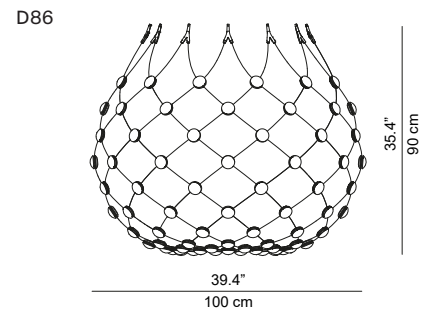

MESH

Design Francisco Gomez Paz, 2015

Type: Suspension
Light source: LED 65W 2700K CRI 90
WiFi with static and dynamic light scenes
Wireless works only with 2.4 GHz WiFi
Product use: Indoor
Materials: Structure in steel, lenses in polycarbonate
Colors: Black

Description: A suspension lamp offering multiple lighting scenarios for personalized aesthetic and functional performance. Based on experimentation with the potential of LEDs, a technology that permits separation into very small units, Mesh is a dramatic and highly innovative project.

Marking:

Reference code: **Structure**
D86N 1D860N000001 black
Canopies
D86/W1 1D860/W10501 wireless version, 3'
D86/W5 1D860/W50501 wireless version, 16'
Accessory
D86/1 1D860/100000 kit wireless