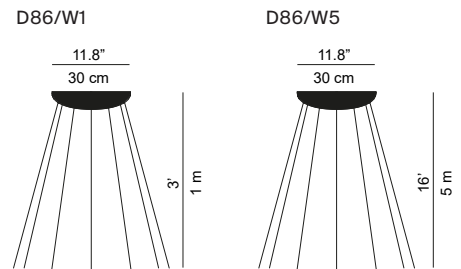

MESH

Design Francisco Gomez Paz, 2015

Type: Suspension
Light source: LED 65W 2700K CRI 90
WiFi with static and dynamic light scenes
Wireless works only with 2.4 GHz WiFi
Product use: Indoor
Materials: Structure in steel, lenses in polycarbonate
Colors: Black

Description: A suspension lamp offering multiple lighting scenarios for personalized aesthetic and functional performance. Based on experimentation with the potential of LEDs, a technology that permits separation into very small units, Mesh is a dramatic and highly innovative project.

Marking: 

Reference code: **Structure**
D86N 1D860N000001 black
Canopies
D86/W1 1D860/W10501 wireless version, 3'
D86/W5 1D860/W50501 wireless version, 16'
Accessory
D86/1 1D860/100000 kit wireless

SCENARIOS (only with D86/W1 or D86/W5)

NOTE: The final shape of the luminaire may vary according to the length of the suspension cables.