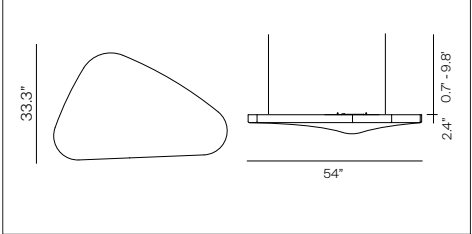

# PÉTALE RGB DMX

design Odile Decq, 2017

Type: Suspension  
 Light source: Dimmable  
 Total consumption 85W  
 Central LED module 3000K  
 RGB strip perimeter WW  
 Tunable white from 2400 to 6000K  
 120/277V 50-60 Hz  
**Upon request 3500K optic also available.**

Reference code: DMX controller (optional)  
 D71/OADD 1D71/OADD002

structure

optic

complete lamp

D71 PD  
 canopy Ø 4.5" x h 1.2"

D71PID  
 canopy Ø 4.5" x h 1.2"

D71 CD  
 canopy Ø 4.5" x h 1.2"