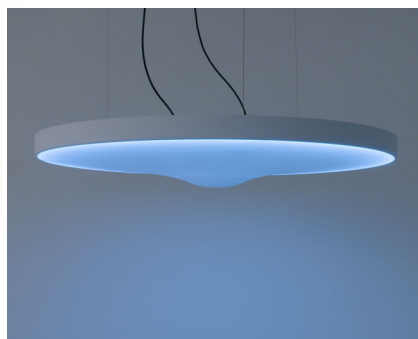

complete lamp