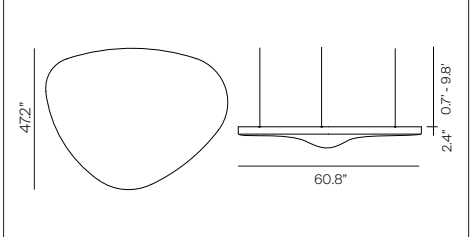

# PÉTALE RGB DMX

design Odile Decq, 2017

Type: Suspension  
 Light source: Dimmable  
 Total consumption 85W  
 Central LED module 3000K  
 RGB strip perimeter WW  
 Tunable white from 2400 to 6000K  
 120/277V 50-60 Hz  
**Upon request 3500K optic also available.**

Reference code: DMX controller (optional)  
 D71/OADD 1D71/OADD002

structure

optic

complete lamp

D71 PD  
 canopy Ø 4.5" x h 1.2"

D71PID  
 canopy Ø 4.5" x h 1.2"

D71 CD  
 canopy Ø 4.5" x h 1.2"