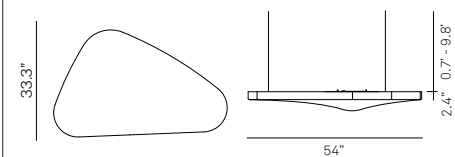

Reference code: DMX controller (optional)  
 D71/0ADD 1D71/0ADD002

structure

optic

complete lamp

D71 PD  
 canopy Ø 4.5" x h 1.2"

D71P1D  
 canopy Ø 4.5" x h 1.2"

D71 CD  
 canopy Ø 4.5" x h 1.2"