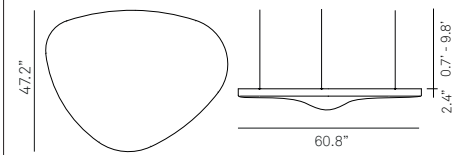

Reference code: DMX controller (optional)  
 D71/0ADD 1D71/0ADD002

structure

optic

complete lamp

D71 PD  
 canopy Ø 4.5" x h 1.2"

D71P1D  
 canopy Ø 4.5" x h 1.2"

D71 CD  
 canopy Ø 4.5" x h 1.2"