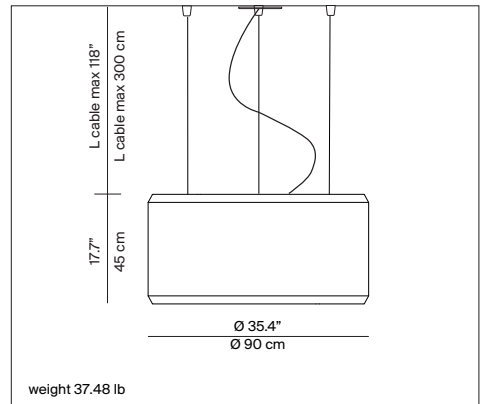

SILENZIO

design Monica Armani

Type: Suspension

Light source : 3 x max 30W LED or Fluo medium base 120V only or LED 40W, 3000K, 120/277V~ 60Hz

Product use: Indoor

Materials: textile, Remix 2 (90% wool, 10% nylon)

Colors: see the textile references

Description: The quality of light combined with acoustic comfort and the beauty of Kvadrat fabrics. Silenzio is a lighting system that combines decor solutions with high sound absorption for public and private spaces.

Certifications:

Reference code : D79/90c structure	1D7909C000A2	light grey (RMX 133)
	1D7909C000A3	dark grey (RMX 152)
	1D7909C000B2	rust (RMX 252)
	1D7909C000B1	sand (RMX 242)
D79/120c	1D7912C000A2	light grey (RMX 133)
	1D7912C000A3	dark grey (RMX 152)
	1D7912C000B2	rust (RMX 252)
	1D7912C000B1	sand (RMX 242)
D79/150c	1D7915C000A2	light grey (RMX 133)
	1D7915C000A3	dark grey (RMX 152)
	1D7915C000B2	rust (RMX 252)
	1D7915C000B1	sand (RMX 242)

Reference code: D79R/O2 optics (canopy and suspension cable included)	9D7903610600	3 x max 30W LED or Fluo
D79R10	9D7910101900	LED 40W 3000K dimmable
D79R14	9D7914102500	LED 40W 3500K dimmable
D79R12	9D7912102300	LED 40W - Lutron Driver 3000K (upon request) dimmable

Reference code: D79R/07 diffuser (accessories)	9D7907726000	satin for D79/90
	9D7907726100	satin for D79/120
	9D7907726200	satin for D79/150