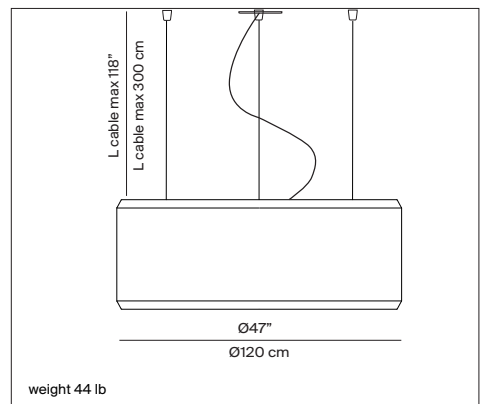

SILENZIO

design Monica Armani

Type: Suspension

Light source : 3 x max 30W LED or Fluo medium base 120V only or LED 40W, 3000K, 120/277V~ 60Hz

Product use: Indoor

Materials: textile, Remix 2 (90% wool, 10% nylon)

Colors: see the textile references

Description: The quality of light combined with acoustic comfort and the beauty of Kvadrat fabrics. Silenzio is a lighting system that combines decor solutions with high sound absorption for public and private spaces.

Certifications:

Reference code : D79/90c structure	1D7909C000A2	light grey (RMX 133)
	1D7909C000A3	dark grey (RMX 152)
	1D7909C000B2	rust (RMX 252)
	1D7909C000B1	sand (RMX 242)
D79/120c	1D7912C000A2	light grey (RMX 133)
	1D7912C000A3	dark grey (RMX 152)
	1D7912C000B2	rust (RMX 252)
	1D7912C000B1	sand (RMX 242)
D79/150c	1D7915C000A2	light grey (RMX 133)
	1D7915C000A3	dark grey (RMX 152)
	1D7915C000B2	rust (RMX 252)
	1D7915C000B1	sand (RMX 242)

Reference code: D79R/O2 optics (canopy and suspension cable included)	9D7903610600	3 x max 30W LED or Fluo
D79R10	9D7910101900	LED 40W 3000K dimmable
D79R14	9D7914102500	LED 40W 3500K dimmable
D79R12	9D7912102300	LED 40W - Lutron Driver 3000K (upon request) dimmable

Reference code: D79R/07 diffuser (accessories)	9D7907726000	satin for D79/90
	9D7907726100	satin for D79/120
	9D7907726200	satin for D79/150