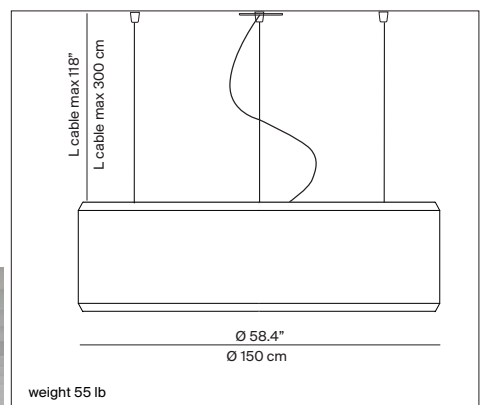

SILENZIO

design Monica Armani

Type: Suspension

Light source : 3 x max 30W LED or Fluo medium base 120V only or LED 40W, 3000K, 120/277V~ 60Hz

Product use: Indoor

Materials: textile, Remix 2 (90% wool, 10% nylon)

Colors: see the textile references

Description: The quality of light combined with acoustic comfort and the beauty of Kvadrat fabrics. Silenzio is a lighting system that combines decor solutions with high sound absorption for public and private spaces.

Certifications:

Reference code : D79/90c structure	1D7909C000A2	light grey (RMX 133)
	1D7909C000A3	dark grey (RMX 152)
	1D7909C000B2	rust (RMX 252)
	1D7909C000B1	sand (RMX 242)
D79/120c	1D7912C000A2	light grey (RMX 133)
	1D7912C000A3	dark grey (RMX 152)
	1D7912C000B2	rust (RMX 252)
	1D7912C000B1	sand (RMX 242)
D79/150c	1D7915C000A2	light grey (RMX 133)
	1D7915C000A3	dark grey (RMX 152)
	1D7915C000B2	rust (RMX 252)
	1D7915C000B1	sand (RMX 242)

Reference code: D79R/O2 optics (canopy and suspension cable included)	9D7903610600	3 x max 30W LED or Fluo
D79R10	9D7910101900	LED 40W 3000K dimmable
D79R14	9D7914102500	LED 40W 3500K dimmable
D79R12	9D7912102300	LED 40W - Lutron Driver 3000K (upon request) dimmable

Reference code: D79R/07 diffuser (accessories)	9D7907726000	satin for D79/90
	9D7907726100	satin for D79/120
	9D7907726200	satin for D79/150