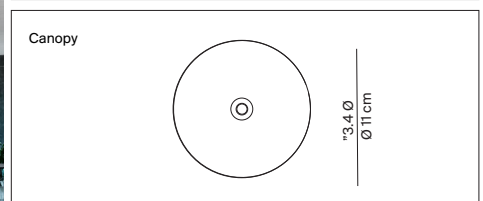

SILENZIO

design Monica Armani

Type: Suspension

Light source : 3 x max 30W LED or Fluo medium base 120V only or LED 40W, 3000K, 120/277V~ 60Hz

Product use: Indoor

Materials: textile, Remix 2 (90% wool, 10% nylon)

Colors: see the textile references

Description: The quality of light combined with acoustic comfort and the beauty of Kvadrat fabrics. Silenzio is a lighting system that combines decor solutions with high sound absorption for public and private spaces.

Certifications:

Reference code : D79/90c structure	1D7909C000A2	light grey (RMX 133)
	1D7909C000A3	dark grey (RMX 152)
	1D7909C000B2	rust (RMX 252)
	1D7909C000B1	sand (RMX 242)
D79/120c	1D7912C000A2	light grey (RMX 133)
	1D7912C000A3	dark grey (RMX 152)
	1D7912C000B2	rust (RMX 252)
	1D7912C000B1	sand (RMX 242)
D79/150c	1D7915C000A2	light grey (RMX 133)
	1D7915C000A3	dark grey (RMX 152)
	1D7915C000B2	rust (RMX 252)
	1D7915C000B1	sand (RMX 242)

Reference code: D79R/O2 optics (canopy and suspension cable included)	9D7903610600	3 x max 30W LED or Fluo
D79R10	9D7910101900	LED 40W 3000K dimmable
D79R14	9D7914102500	LED 40W 3500K dimmable
D79R12	9D7912102300	LED 40W - Lutron Driver 3000K (upon request) dimmable

Reference code: D79R/07 diffuser (accessories)	9D7907726000	satin for D79/90
	9D7907726100	satin for D79/120
	9D7907726200	satin for D79/150