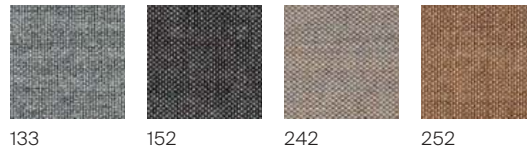

Standard colours

EN The Silenzio lamp is covered in grisaille-type Kvadrat fabric featuring material and elegant texture. The collection comes in four colours with matching hues and other colour ranges are also available in support of the customer's choice to customise the suspensions in a "chromatic journey".