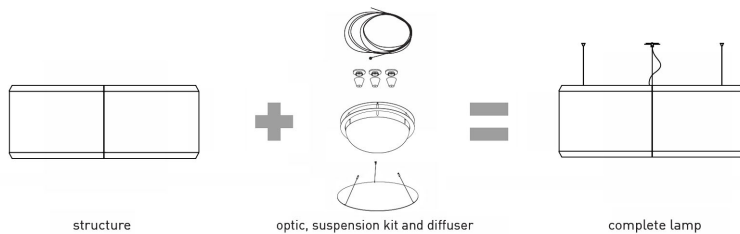

SILENZIO

design Monica Armani

Type: Suspension

Light source : 3 x max 30W LED or Fluo medium base 120V only or LED 40W, 3000K, 120/277V~ 60Hz

Product use: Indoor

Materials: textile, Remix 2 (90% wool, 10% nylon)

Colors: see the textile references

Description: The quality of light combined with acoustic comfort and the beauty of Kvadrat fabrics. Silenzio is a lighting system that combines decor solutions with high sound absorption for public and private spaces.

Certifications:

Reference code : D79/90c structure	1D7909C000A2	light grey (RMX 133)
	1D7909C000A3	dark grey (RMX 152)
	1D7909C000B2	rust (RMX 252)
	1D7909C000B1	sand (RMX 242)
D79/120c	1D7912C000A2	light grey (RMX 133)
	1D7912C000A3	dark grey (RMX 152)
	1D7912C000B2	rust (RMX 252)
	1D7912C000B1	sand (RMX 242)
D79/150c	1D7915C000A2	light grey (RMX 133)
	1D7915C000A3	dark grey (RMX 152)
	1D7915C000B2	rust (RMX 252)
	1D7915C000B1	sand (RMX 242)

Reference code: D79R/O2 optics (canopy and suspension cable included)	9D7903610600	3 x max 30W LED or Fluo
D79R10	9D7910101900	LED 40W 3000K dimmable
D79R14	9D7914102500	LED 40W 3500K dimmable
D79R12	9D7912102300	LED 40W - Lutron Driver 3000K (upon request) dimmable

Reference code: D79R/07 diffuser (accessories)	9D7907726000	satin for D79/90
	9D7907726100	satin for D79/120
	9D7907726200	satin for D79/150