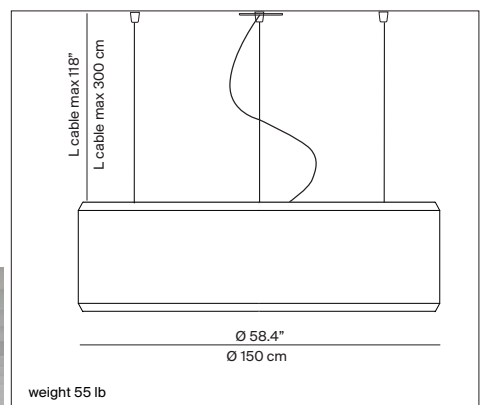

SILENZIO

design Monica Armani

Type: Suspension

Light source : 3 x max 30W LED or Fluo medium base 120V only or LED 40W, 3000K, 120/277V~ 60Hz

Product use: Indoor

Materials: textile, Remix 2 (90% wool, 10% nylon)

Colors: see the textile references

Description: The quality of light combined with acoustic comfort and the beauty of Kvadrat fabrics. Silenzio is a lighting system that combines decor solutions with high sound absorption for public and private spaces.

Certifications:

Reference code : D79/90c structure	1D7909C000A2	light grey (RMX 133)
	1D7909C000A3	dark grey (RMX 152)
	1D7909C000B2	rust (RMX 252)
	1D7909C000B1	sand (RMX 242)
D79/120c	1D7912C000A2	light grey (RMX 133)
	1D7912C000A3	dark grey (RMX 152)
	1D7912C000B2	rust (RMX 252)
	1D7912C000B1	sand (RMX 242)
D79/150c	1D7915C000A2	light grey (RMX 133)
	1D7915C000A3	dark grey (RMX 152)
	1D7915C000B2	rust (RMX 252)
	1D7915C000B1	sand (RMX 242)

Reference code: D79R/O2 optics (canopy and suspension cable included)	9D7903610600	3 x max 30W LED or Fluo
D79R10	9D7910101900	LED 40W 3000K dimmable
D79R11	9D7914102500	LED 40W 3500K dimmable
D79R12	9D7912102300	LED 40W - Lutron Driver 3000K (upon request) dimmable

Reference code: D79R/07 diffuser (accessories)	9D7907726000	satin for D79/90
	9D7907726100	satin for D79/120
	9D7907726200	satin for D79/150