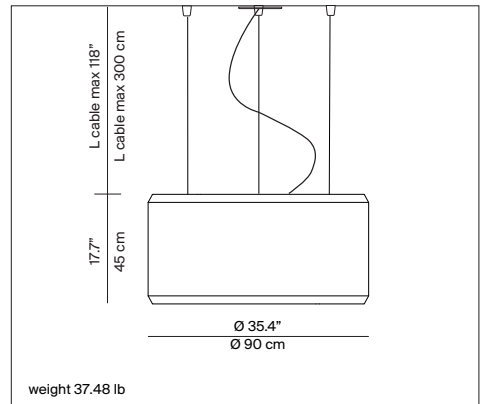

SILENZIO

design Monica Armani

Type: Suspension

Light source : 3 x max 30W LED or Fluo medium base 120V only or LED 40W, 3000K, 120/277V~ 60Hz

Product use: Indoor

Materials: textile, Remix 2 (90% wool, 10% nylon)

Colors: see the textile references

Description: The quality of light combined with acoustic comfort and the beauty of Kvadrat fabrics. Silenzio is a lighting system that combines decor solutions with high sound absorption for public and private spaces.

Certifications:

Reference code : D79/90c structure	1D7909C000A2	light grey (RMX 133)
	1D7909C000A3	dark grey (RMX 152)
	1D7909C000B2	rust (RMX 252)
	1D7909C000B1	sand (RMX 242)
D79/120c	1D7912C000A2	light grey (RMX 133)
	1D7912C000A3	dark grey (RMX 152)
	1D7912C000B2	rust (RMX 252)
	1D7912C000B1	sand (RMX 242)
D79/150c	1D7915C000A2	light grey (RMX 133)
	1D7915C000A3	dark grey (RMX 152)
	1D7915C000B2	rust (RMX 252)
	1D7915C000B1	sand (RMX 242)

Reference code: D79R/O2 optics (canopy and suspension cable included)	9D7903610600	3 x max 30W LED or Fluo
D79R10	9D7910101900	LED 40W 3000K dimmable
D79R11	9D7914102500	LED 40W 3500K dimmable
D79R12	9D7912102300	LED 40W - Lutron Driver 3000K (upon request) dimmable

Reference code: D79R/07 diffuser (accessories)	9D7907726000	satin for D79/90
	9D7907726100	satin for D79/120
	9D7907726200	satin for D79/150