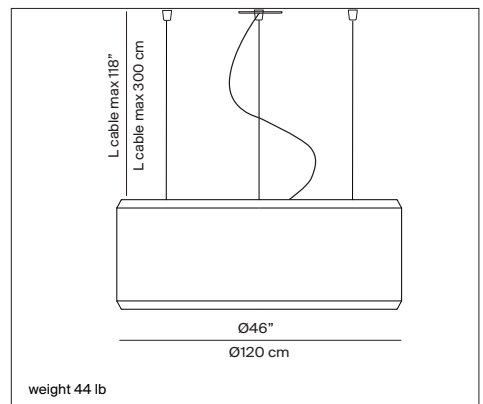

SILENZIO

design Monica Armani

Type: Suspension

Light source : 3 x max 30W LED or Fluo medium base 120V only or LED 40W, 3000K, 120/277V~ 60Hz

Product use: Indoor

Materials: textile, Remix 2 (90% wool, 10% nylon)

Colors: see the textile references

Description: The quality of light combined with acoustic comfort and the beauty of Kvadrat fabrics. Silenzio is a lighting system that combines decor solutions with high sound absorption for public and private spaces.

Certifications:

Reference code : D79/90c structure	1D7909C000A2	light grey (RMX 133)
	1D7909C000A3	dark grey (RMX 152)
	1D7909C000B2	rust (RMX 252)
	1D7909C000B1	sand (RMX 242)
D79/120c	1D7912C000A2	light grey (RMX 133)
	1D7912C000A3	dark grey (RMX 152)
	1D7912C000B2	rust (RMX 252)
	1D7912C000B1	sand (RMX 242)
D79/150c	1D7915C000A2	light grey (RMX 133)
	1D7915C000A3	dark grey (RMX 152)
	1D7915C000B2	rust (RMX 252)
	1D7915C000B1	sand (RMX 242)

Reference code: D79R/O2 optics (canopy and suspension cable included)	9D7903610600	3 x max 30W LED or Fluo
D79R10	9D7910101900	LED 40W 3000K dimmable
D79R11	9D7914102500	LED 40W 3500K dimmable
D79R12	9D7912102300	LED 40W - Lutron Driver 3000K (upon request) dimmable

Reference code: D79R/07 diffuser (accessories)	9D7907726000	satin for D79/90
	9D7907726100	satin for D79/120
	9D7907726200	satin for D79/150