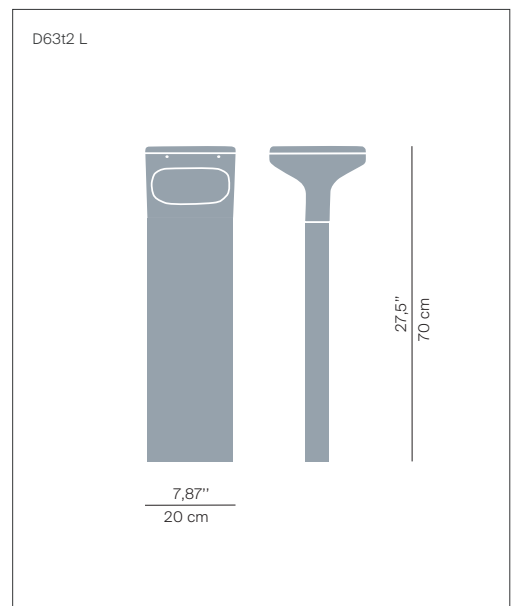

SKY

design Alfredo Häberli, 2007

- Type: Floor
- Light source: D63t2 L 2 x LED E14 EEL: A
- Product use: Outdoor
- Materials: body and cover in die cast aluminium, polycarbonate diffuser
- Colors: Structure in white, alu, chestnut
- Description: Series of lamps with IP65 protection, with a simple and elegant design that fits in perfectly with any outdoor space. The head distributes light evenly while hiding the light sources.
- Certifications: **IP65**
- Insulation class: 
- Awards: Lights of the future(L+B/Frankfurt) 2008, prize
Red dot Design Award 2008, honorable mention
Wallpaper Award 2009, best outdoor light
XXII Compasso d'Oro ADI 2011, selection
- Reference code: Structure
D63t2 L 1D630T2LE020 alu
 1D630T2LE002 white
 1D630T2LE013 chestnut

*The LED lamps cannot be changed in the luminaire